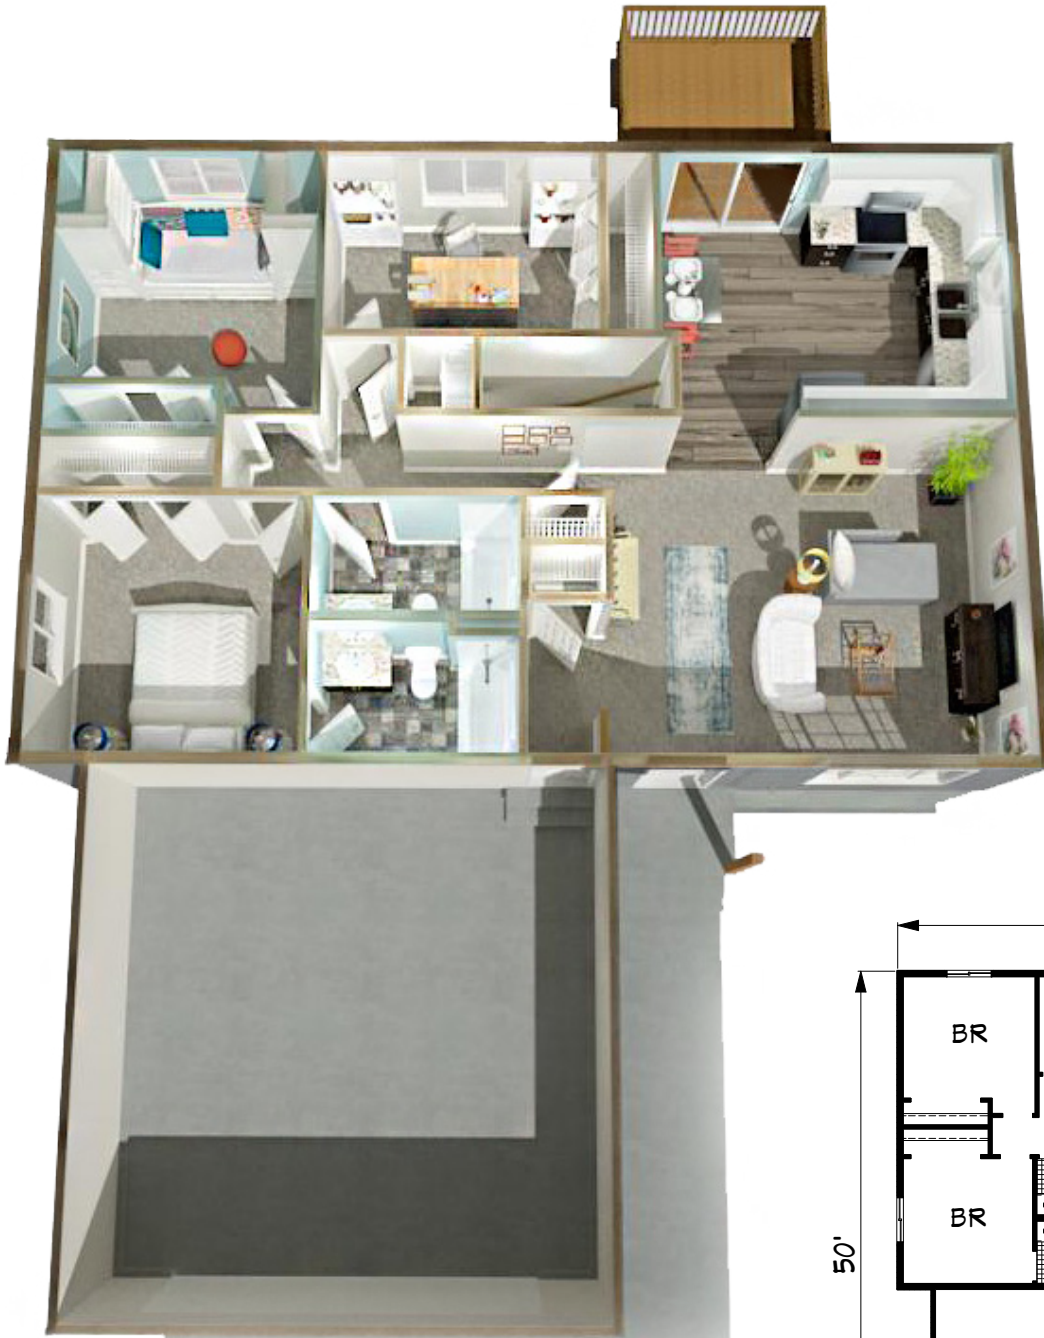

## Carson II

1204 sq. ft.

Living Room

Kitchen

# Carson II

1204 sq. ft.

3D Floorplan