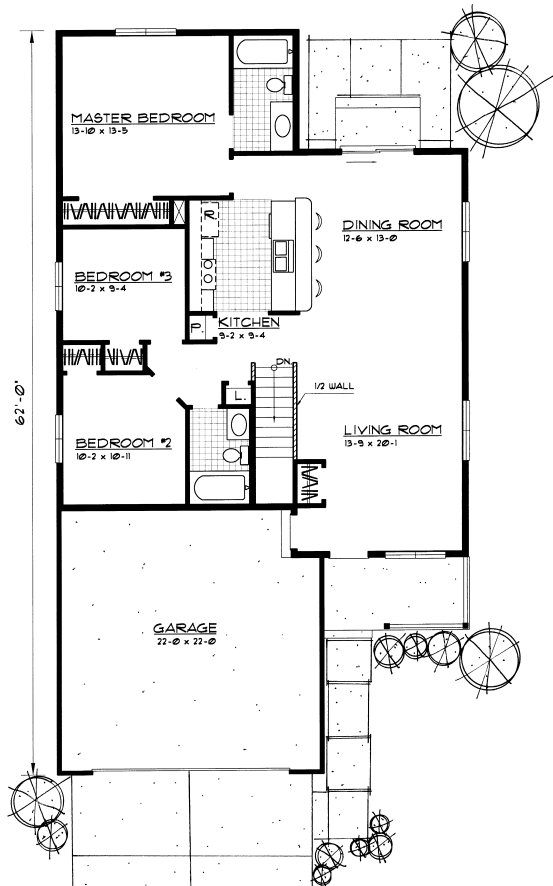

# Ranch Style

The Benjamin home is ideal for a narrow lot, but has the square footage you need. The living, dining, and kitchen areas are open for a spacious feel. The master bedroom area is separated from the other bedrooms and has its own bath. A covered front porch completes this 34' wide home.

# Benjamin 1279 Sq.Ft.

## Design Features

- Covered front porch with railing
- Kitchen with high bar and pantry closet
- Patio door to rear
- Master bath with tub/shower unit