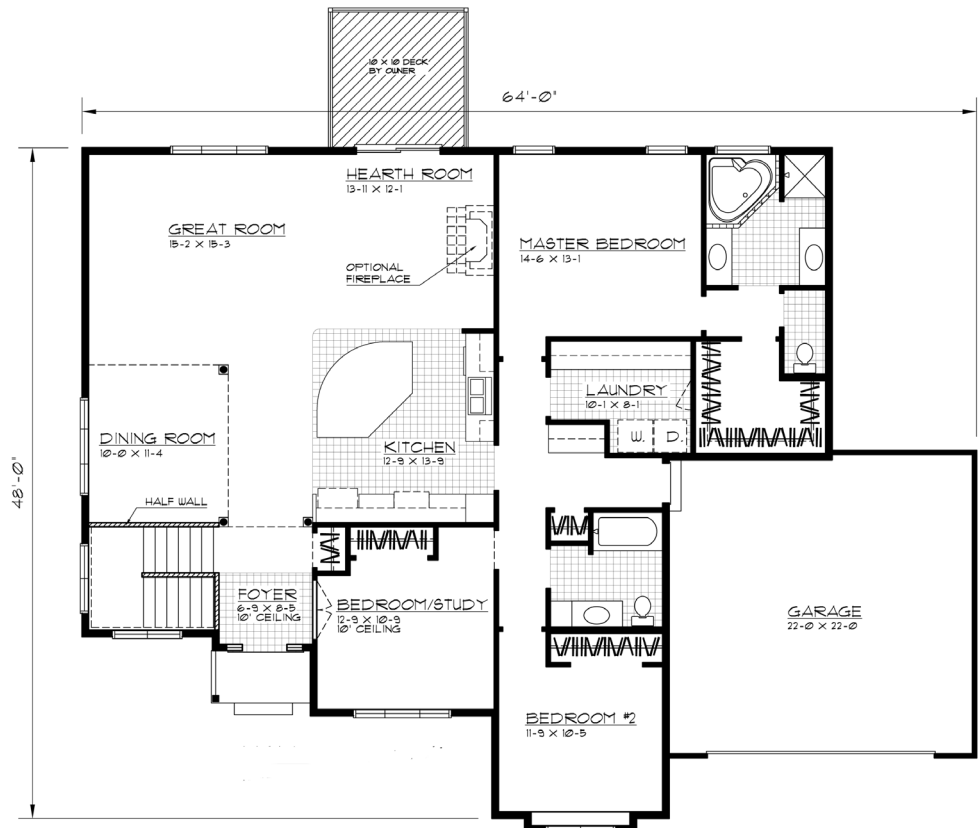

Ranch Style

The Cambridge is a taller ranch style home with 10' ceilings at the foyer and study and transom windows to accent this height. This home also features Prairie style grilles on the windows. The home is open from the front door to the rear of the home creating a large and spacious feeling. The great room with a hearth and dining area can be arranged to meet your particular needs. The kitchen has a huge island with seating and lots of cabinets. At the back hall you have a desk area to drop the mail and a separate laundry room with a wall of cabinets.

Cambridge 1976 Sq. Ft.

Design Features

- ♦ 10' ceilings at foyer, stairs and study
- ♦ Prairie style grilles on windows
- ♦ Transom windows at stairs, entry and study
- ♦ Master bath with two vanities, corner whirlpool with window, separate shower, and walk-in closet
- ♦ Main floor laundry with cabinets and desk area at hall

Options

- ♦ Fireplace at hearth room