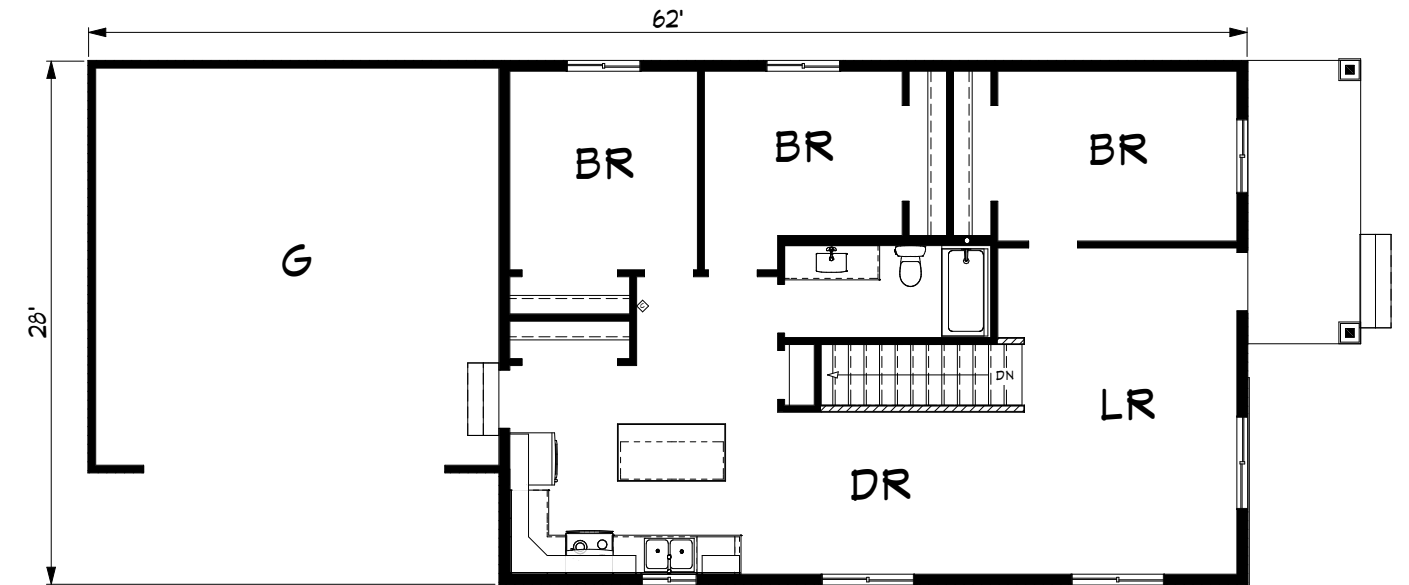

# Adler

1120 sq. ft.

1120 sq. ft.

Kitchen

Kitchen and Living Space

1st Floorplan

The Adler is perfectly suited for a narrow lot, while still having plenty of space. The garage is located at the rear of the house making the front porch the focal point.