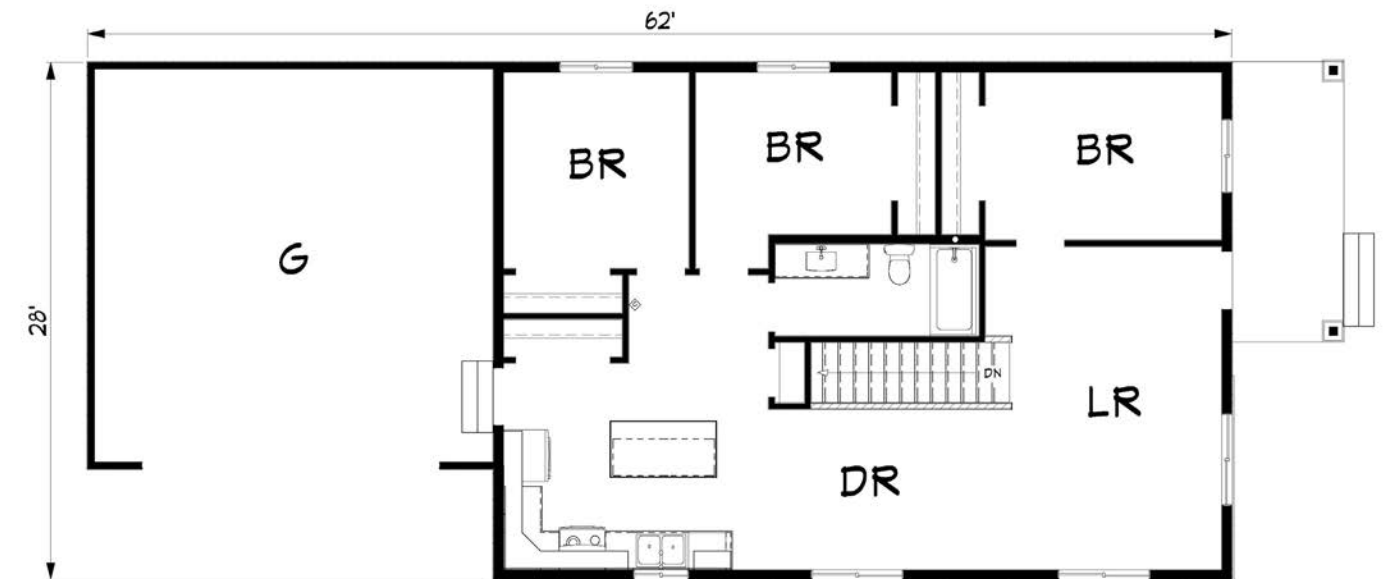

# Adler

1120 sq. ft.

1120 sq. ft.

Kitchen

Kitchen and Living Space

1st Floorplan

The Adler is perfectly suited for a narrow lot, while still having plenty of space. The garage is located at the rear of the house making the front porch the focal point.