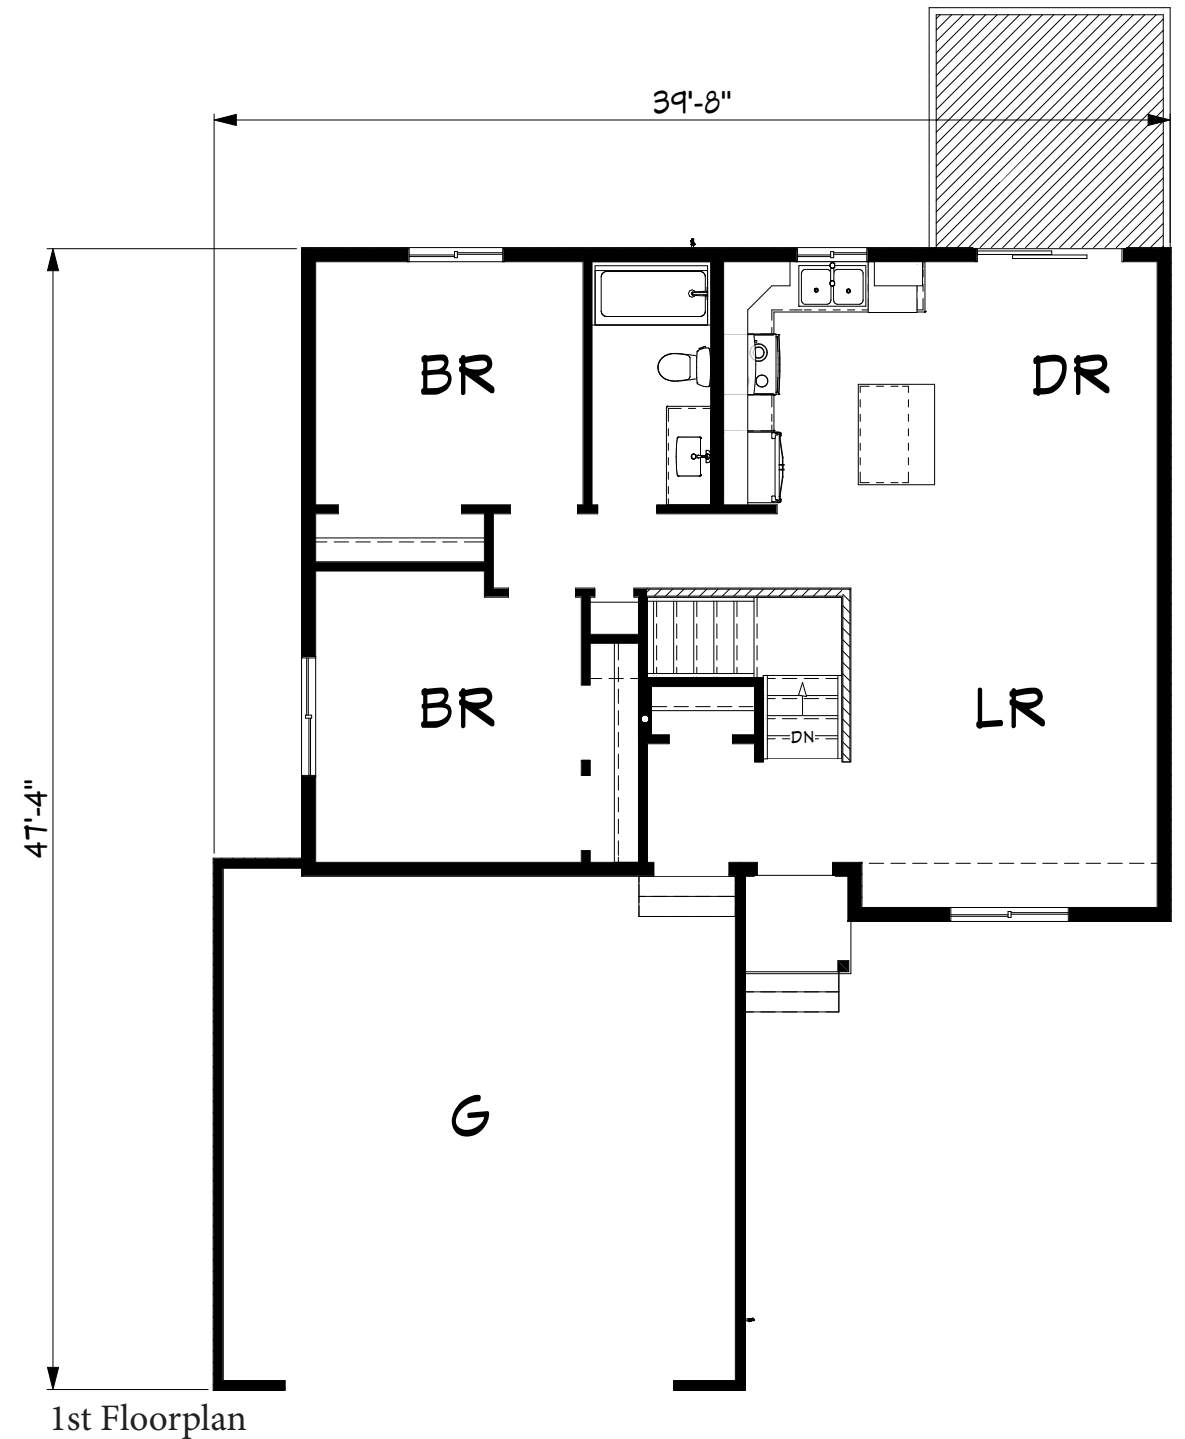

Clark

932 sq. ft.

932 sq. ft.

Living Room

Bedroom

1st Floorplan

Open main living area with angled walls at the living room give character to the front of the home and the interior. A two bedroom, one bath home makes for more square footage at the main living area. Perfect for empty nesters or a starter home!