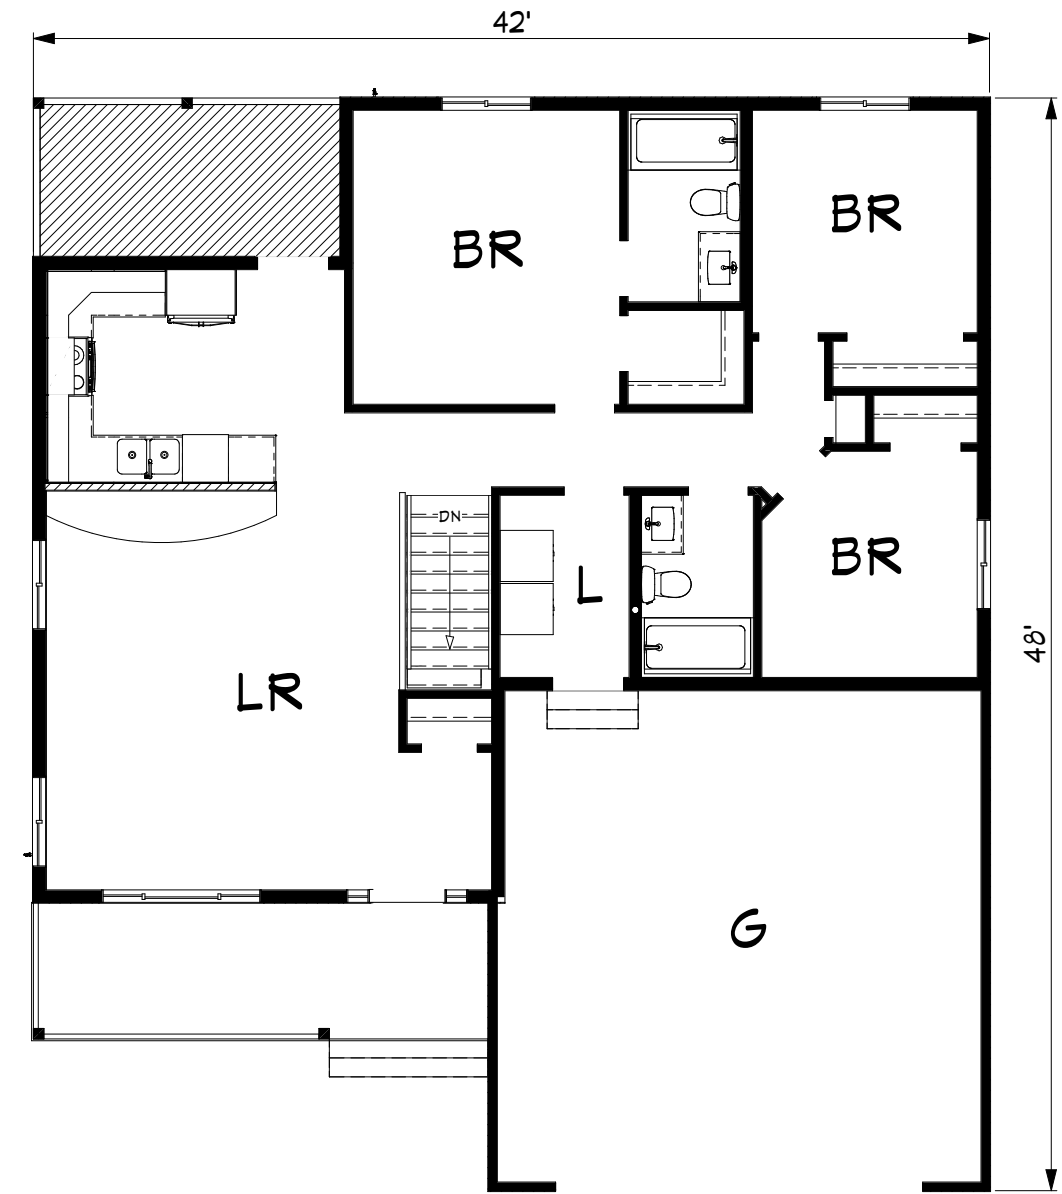

# Grant

1190 sq. ft.

1190 sq. ft.

Kitchen

Living room

1st Floorplan

The Grant is a three bedroom home with a master bath, walk in closet, and a laundry room on the main level while still keeping it under 1200 square feet.