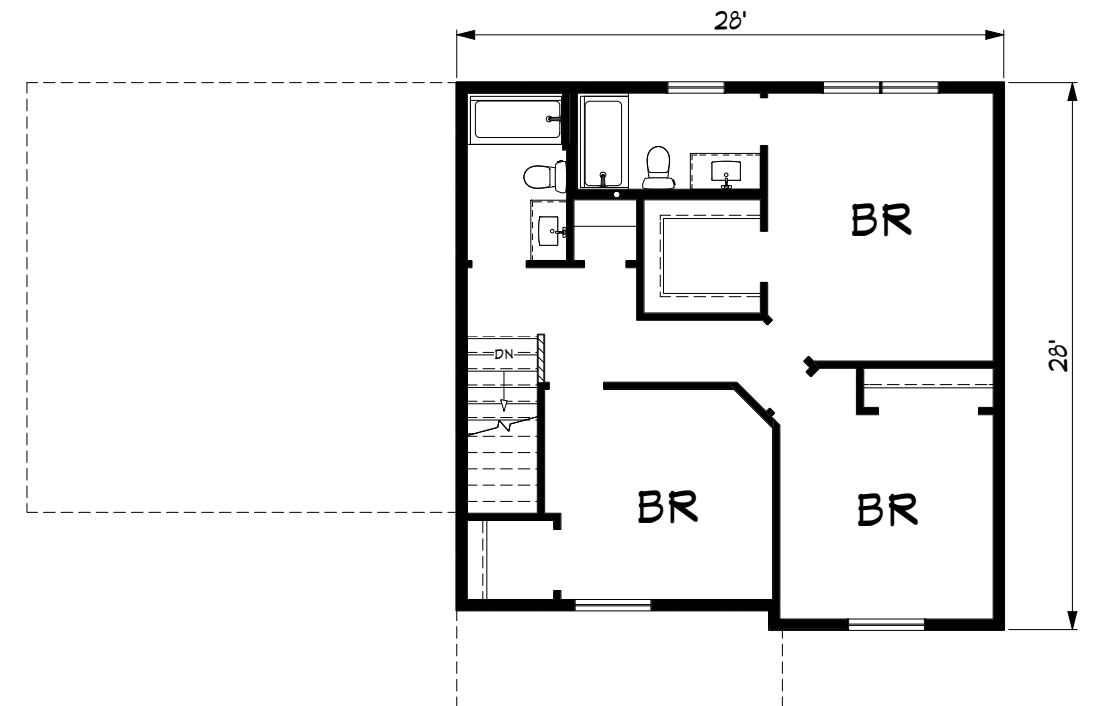

Jefferson

1498 sq. ft.

1498 sq. ft.

Kitchen

Living Room

1st Floor Plan

The Jefferson is a two-story home with classic appeal. Enjoy the spacious rooms and abundance of cabinets in the U-shaped kitchen. The garage is versatile either facing to the front or side to accommodate any lot.

2nd Floor Plan