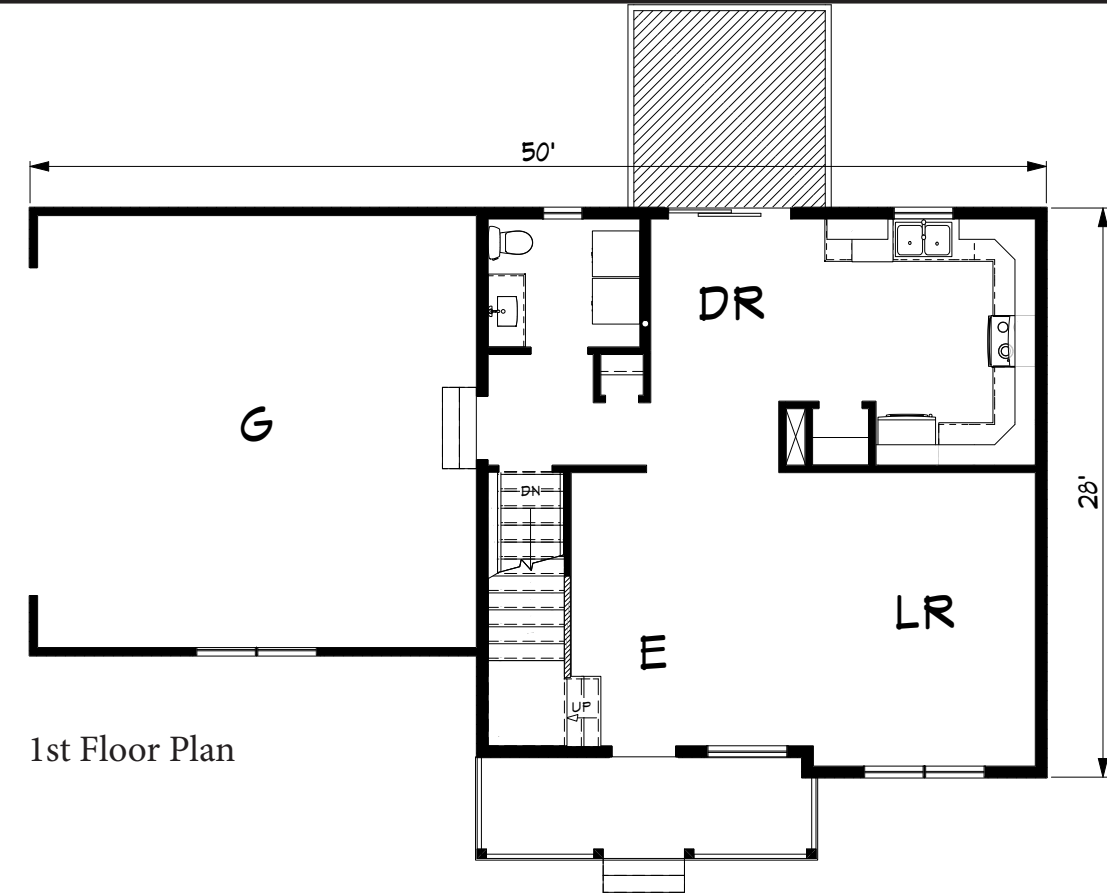

Jefferson

1498 sq. ft.

1498 sq. ft.

Kitchen

Living Room

1st Floor Plan

The Jefferson is a two-story home with classic appeal. Enjoy the spacious rooms and abundance of cabinets in the U-shaped kitchen. The garage is versatile either facing to the front or side to accommodate any lot.

2nd Floor Plan