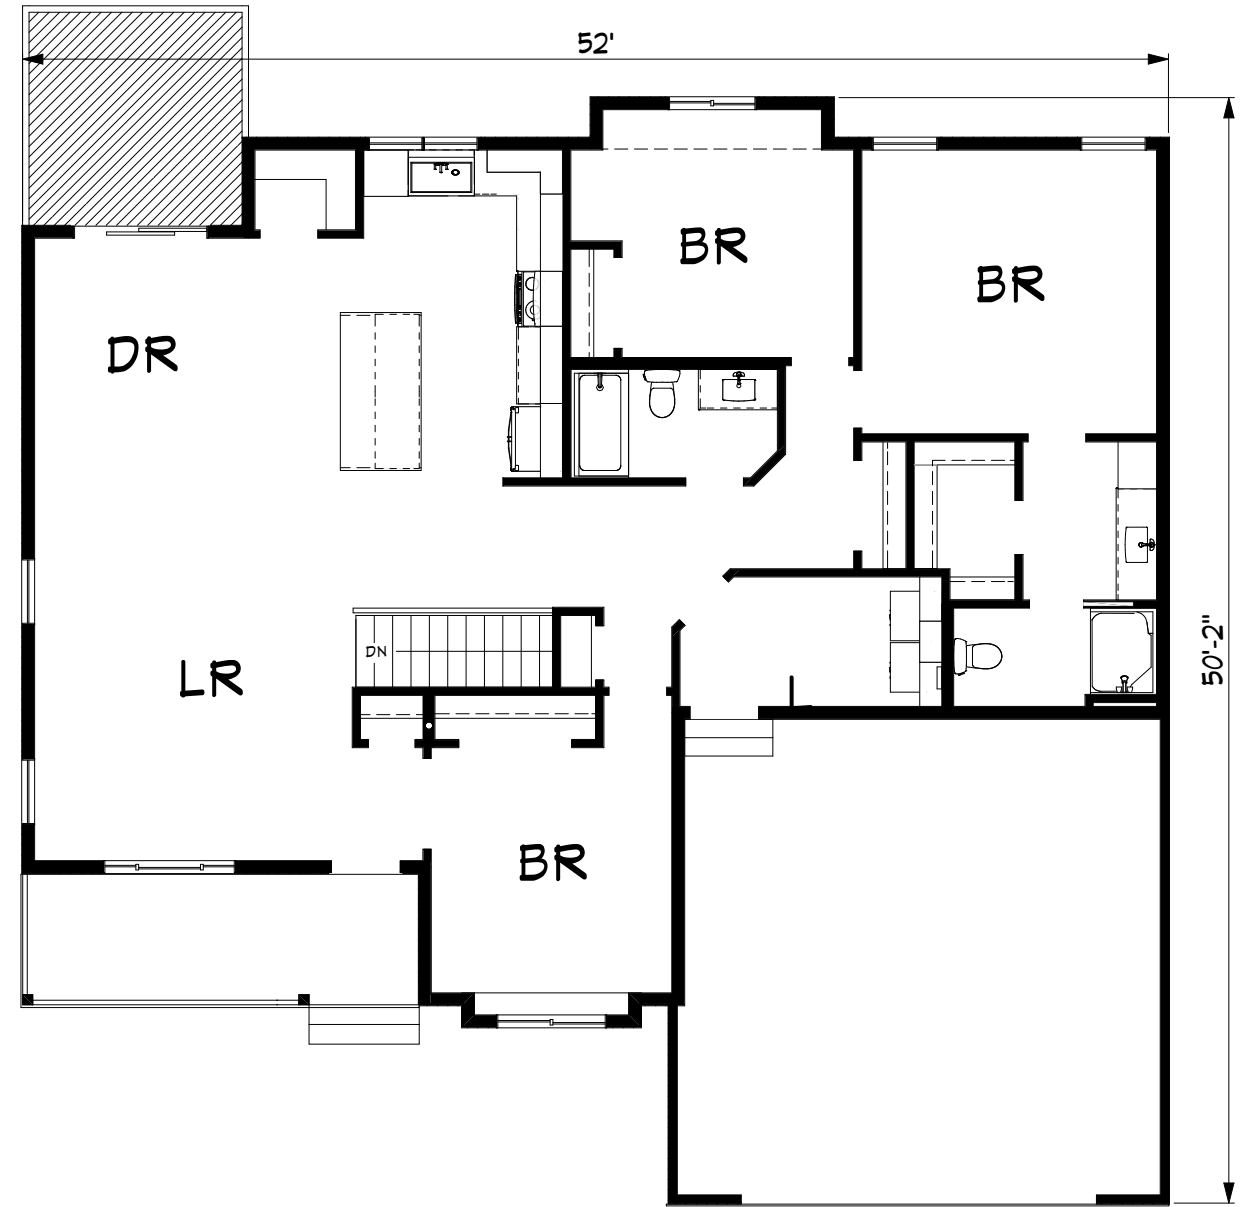

# Joplin

1632 sq. ft.

1632 sq. ft.

Bedroom/Office

Kitchen, Dining, & Living

1st Floorplan

The Joplin home lives to the front yard and the back yard. The living room is to the front of the home, allowing views through the home to the back yard through the dining room and kitchen. A large L-shaped kitchen has a pantry and large island. There is plenty of storage throughout the home. This home has become one of our favorites!