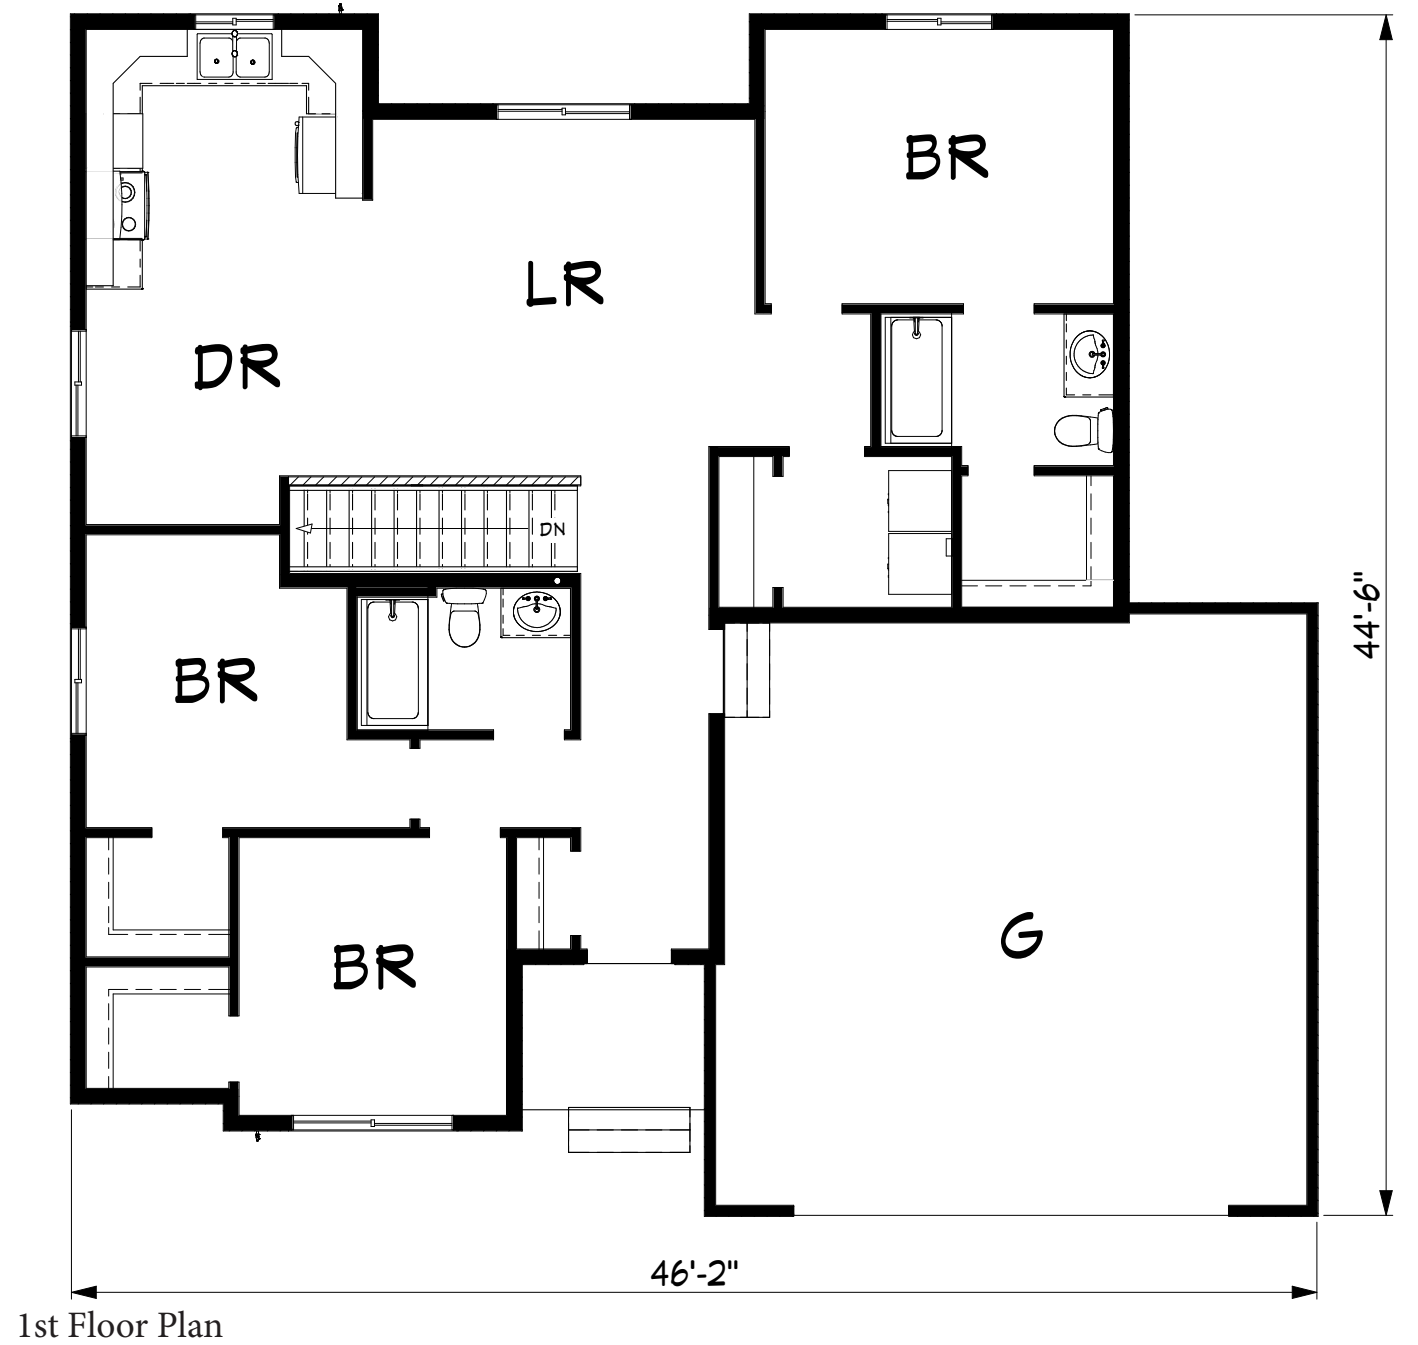

Joslyn

1240 sq. ft.

1240 sq. ft.

Living Room

Kitchen & Dining

1st Floor Plan

The Joslyn makes good use of its 1200 square feet with 3 bed, 2 1/2 bath, main floor laundry room, walk in master closet, and open living space.