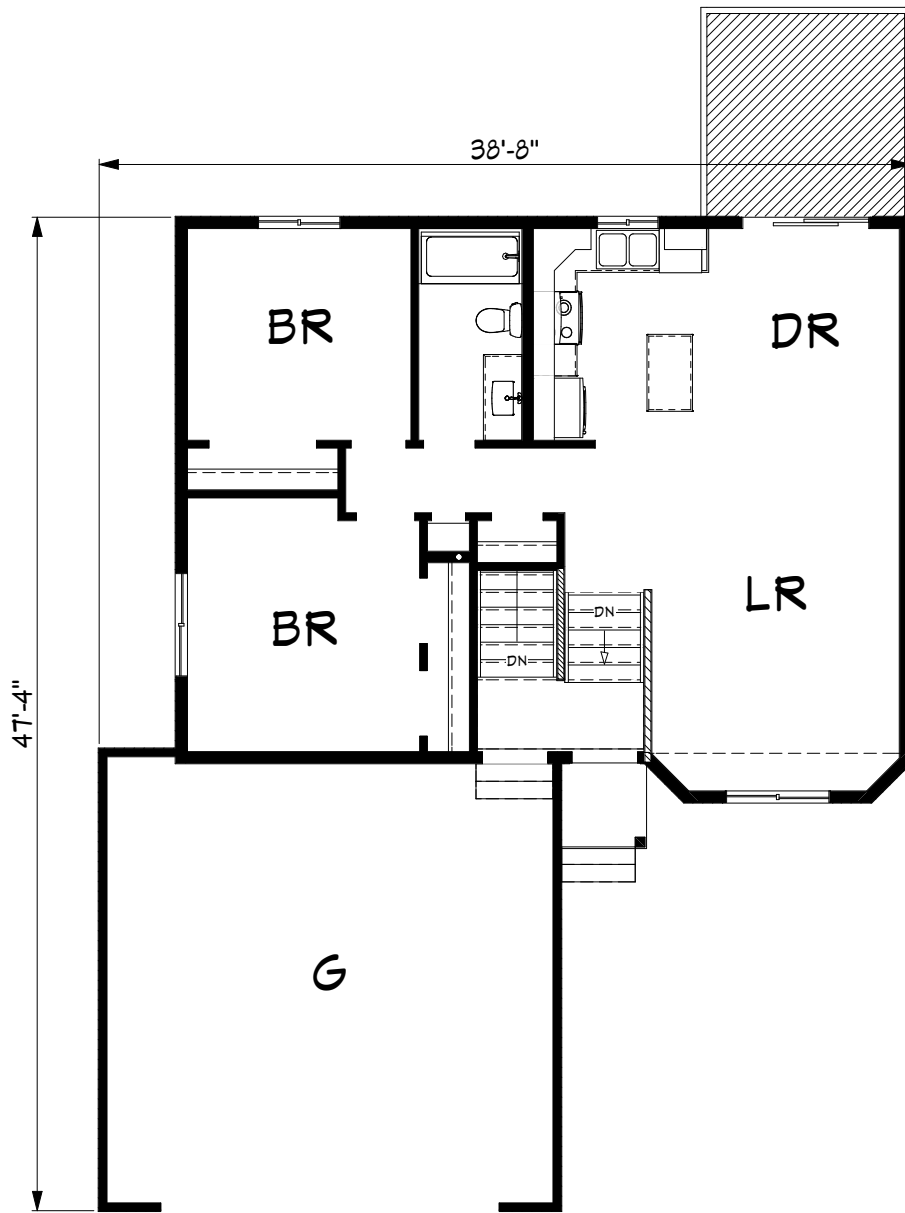

# Lewis

904 sq. ft.

904 sq. ft.

Living Room

Kitchen

1st Floor Plan

The Lewis is the smallest Heartland Series home. Perfect for a tight budget, but still contains an open living space with plenty of room!