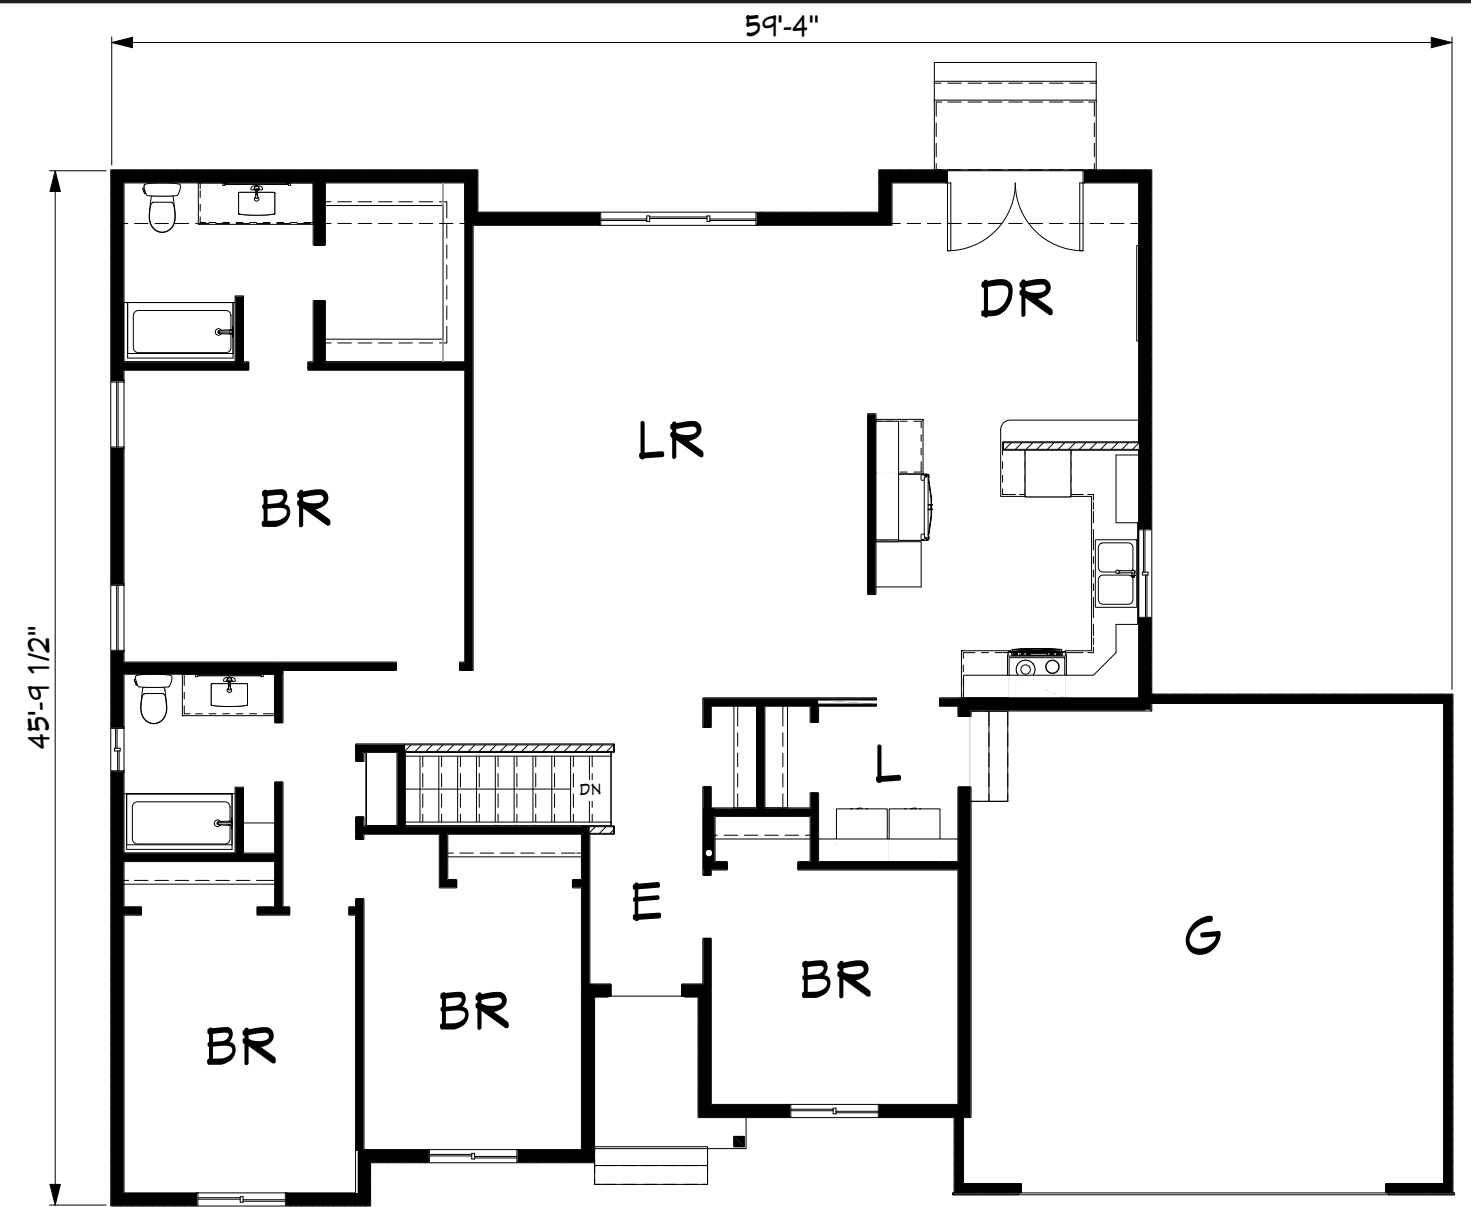

Manchester

1790 sq. ft.

1790 sq. ft.

Kitchen

Main Bedroom

1st Floorplan

The Manchester has three bedrooms, a den, two baths, and a main floor laundry, this is one of our more popular homes. The kitchen has many options, depending on your preferences, to open up the area or keep it somewhat secluded. The master bedroom is well sized with separate bath and walk-in closet. With the Manchester's many options and timeless appeal, it will always be a favorite.