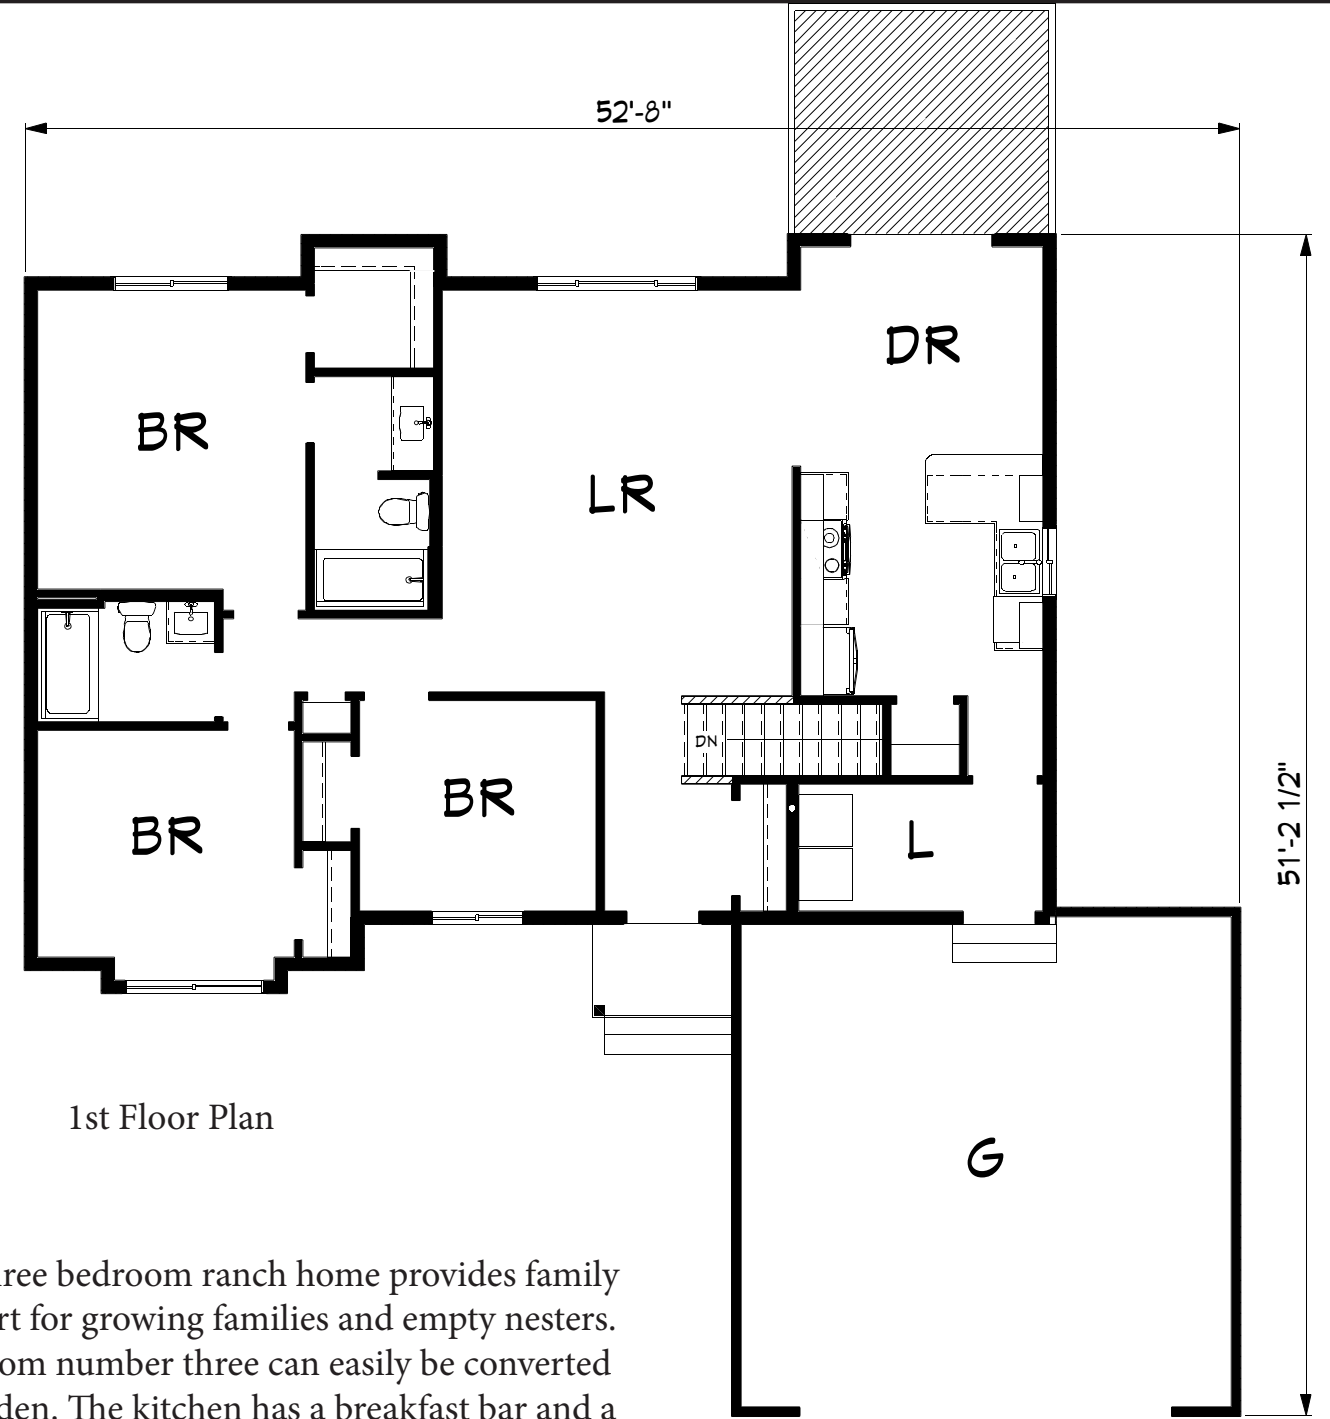

Princeton

1321 sq. ft.

1321 sq. ft.

Kitchen

Laundry

1st Floor Plan

This three bedroom ranch home provides family comfort for growing families and empty nesters. Bedroom number three can easily be converted into a den. The kitchen has a breakfast bar and a pantry closet. The patio door and large window to the back of the home provide natural lighting to the spacious living and dining room areas. The front of the home is accented by a covered front stoop.