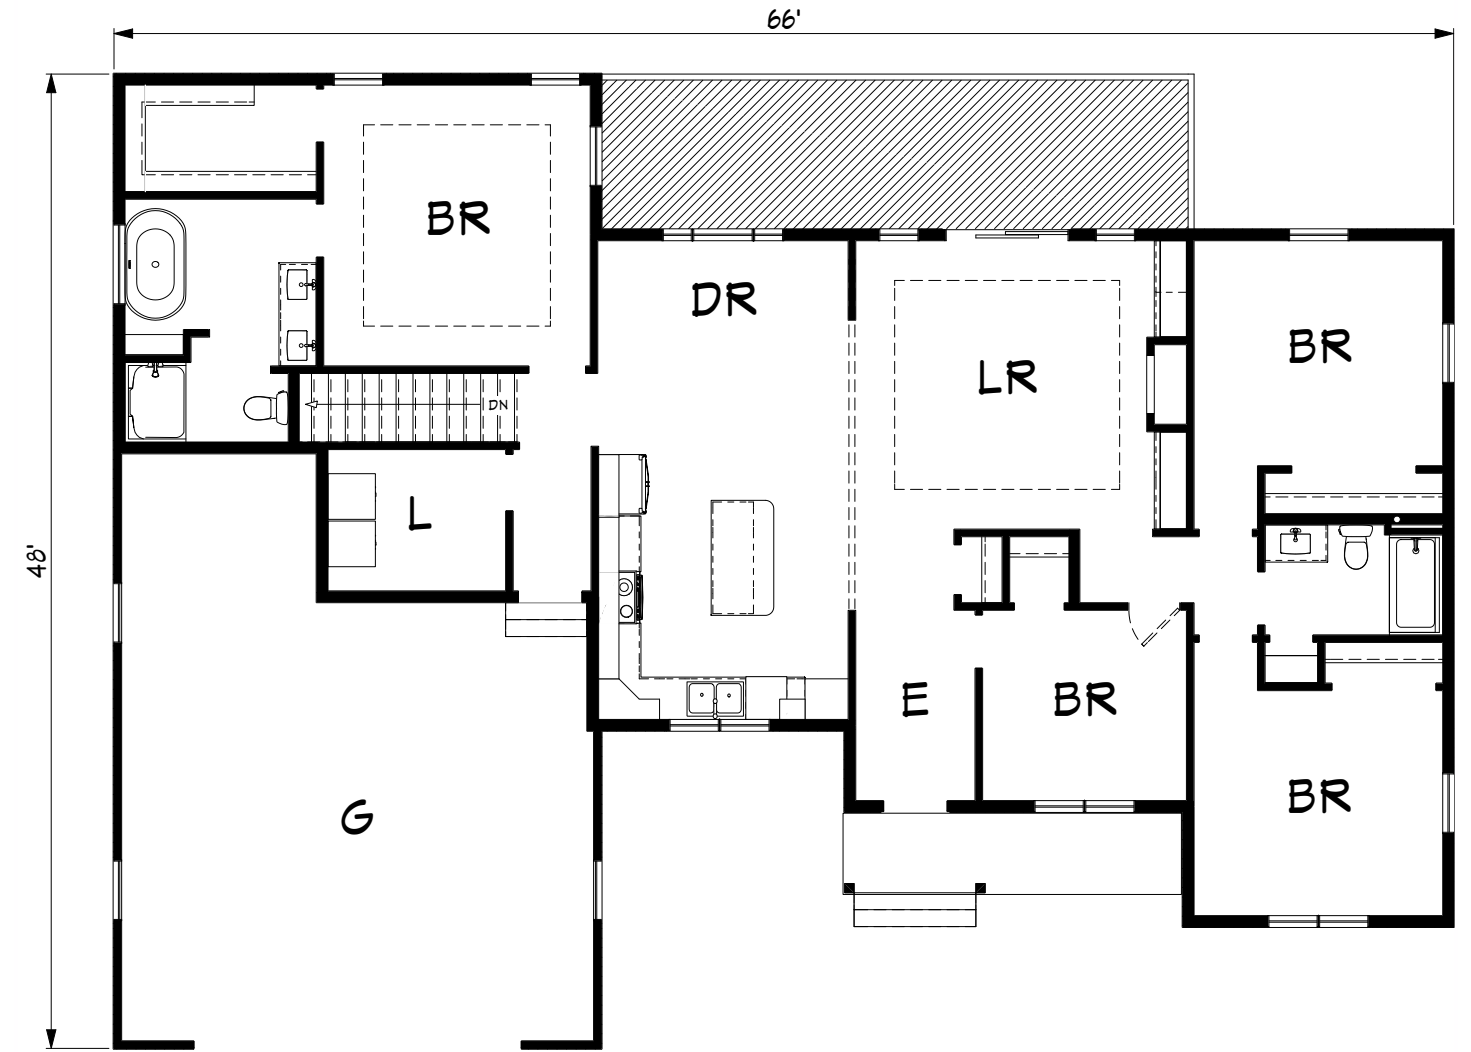

Remington

1786 sq. ft.

1786 sq. ft.

Kitchen

Bath #1

1st Floor Plan

The cottage-style Remington is one of our newest plans that offers an open plan concept with defined separation between rooms. This eliminates the feeling of being too open and provides a feeling of comfort to your new home.