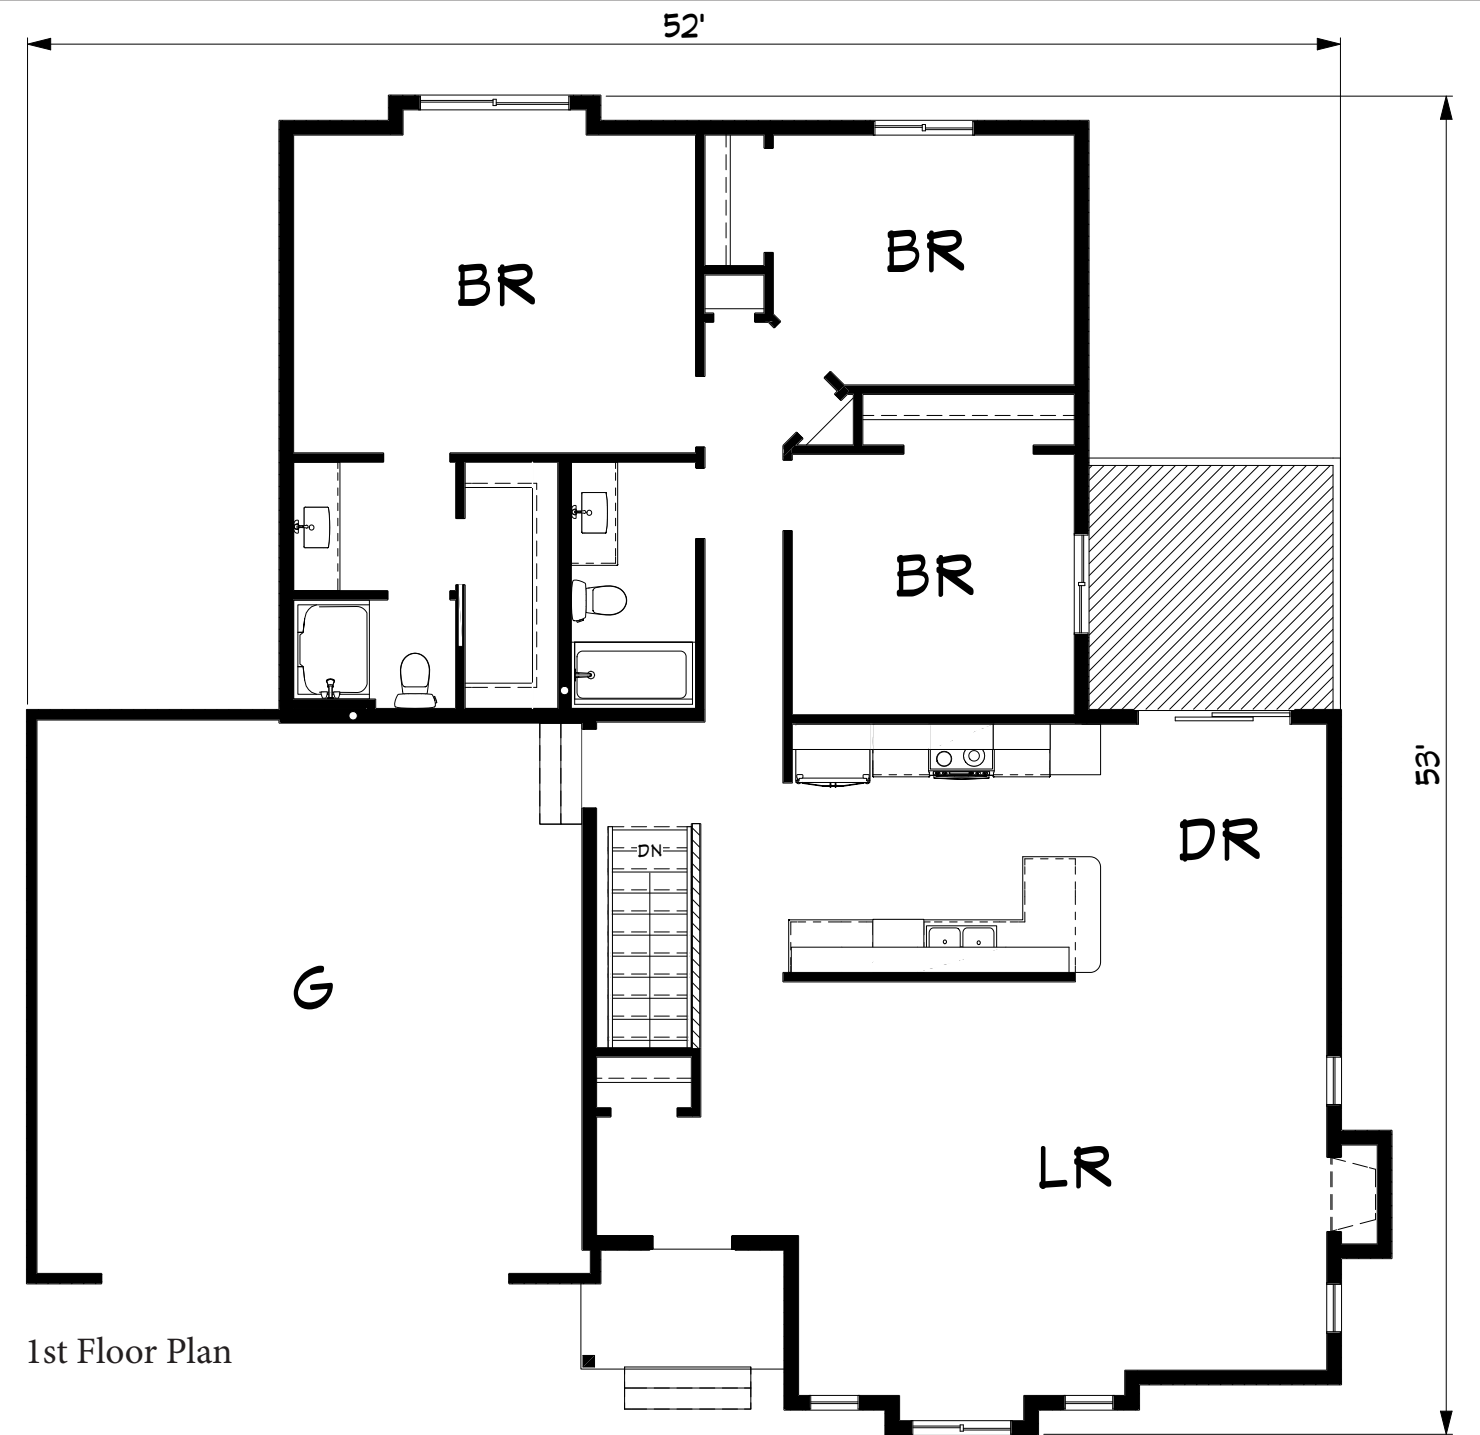

Rockford

1538 sq. ft.

1538 sq. ft.

Kitchen

Living Room

1st Floor Plan

The Rockford is a neighborhood favorite with its traditional style and charm. The traditional style continues inside with its vaulted ceilings and elegant windows. The Rockford plan includes a larger than average living room, three bedrooms, & two baths.