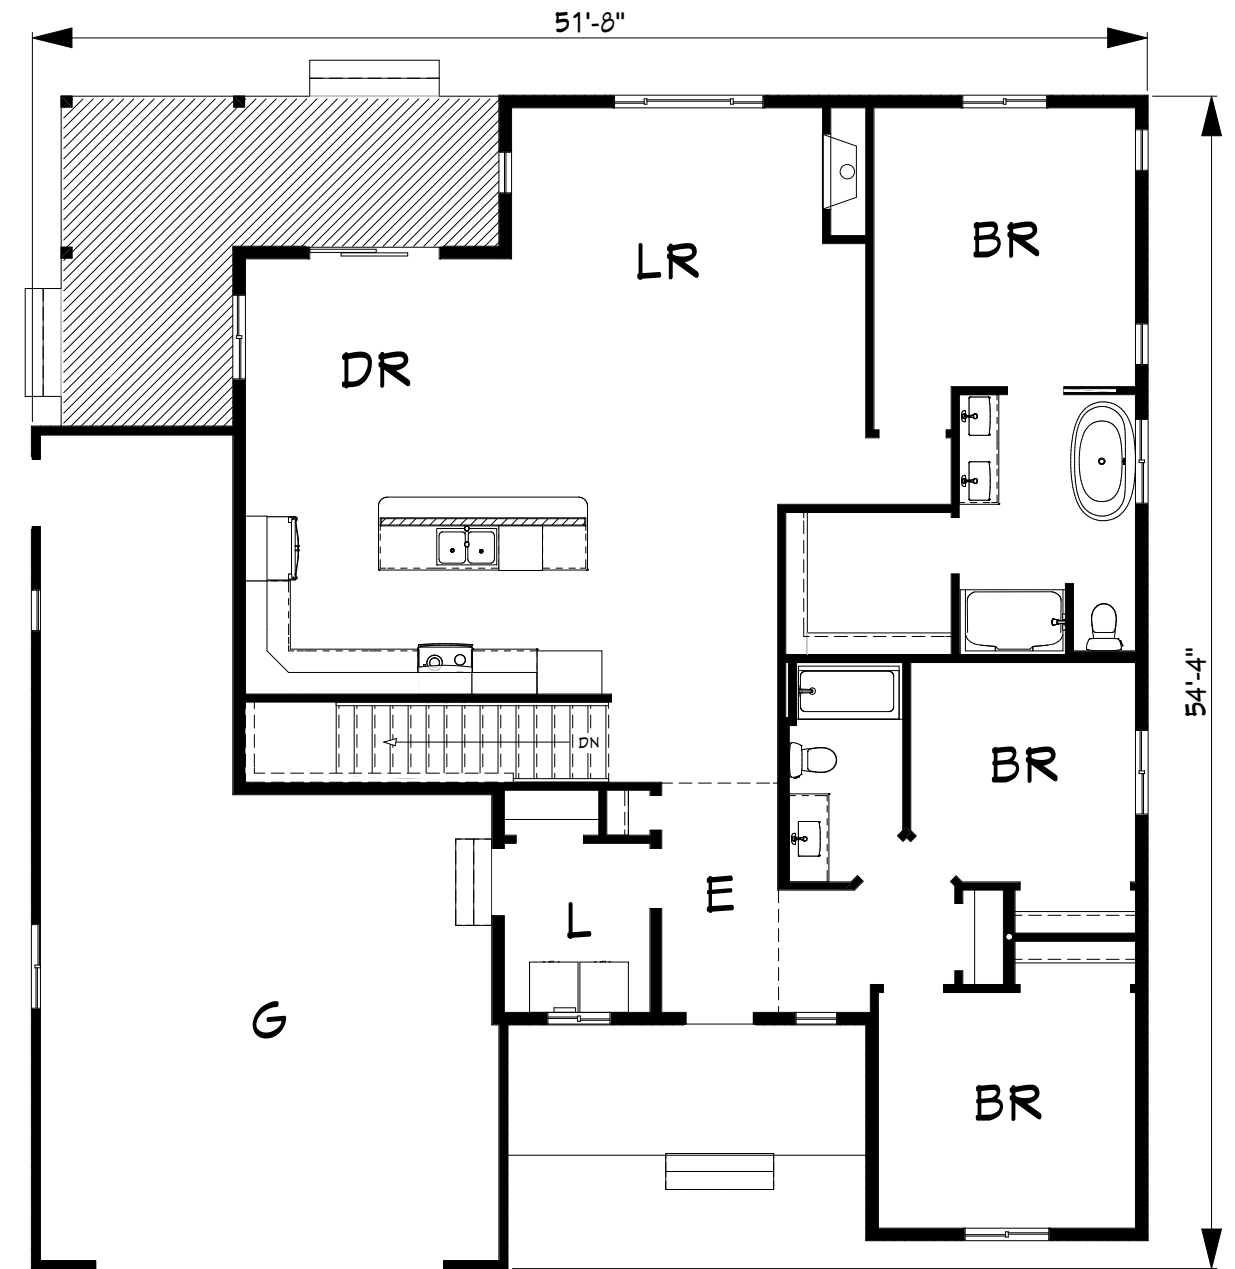

Cedar Ridge

1736 sq. ft.

1736 sq. ft.

Kitchen

Living

The Cedar Ridge is a modern farmhouse that has everything for a growing family. 3 Bedrooms, 2 baths, large kitchen open to the dining and spacious living. The entry is airy and bright with 15' ceilings that draw your eye to the vaulted living room.