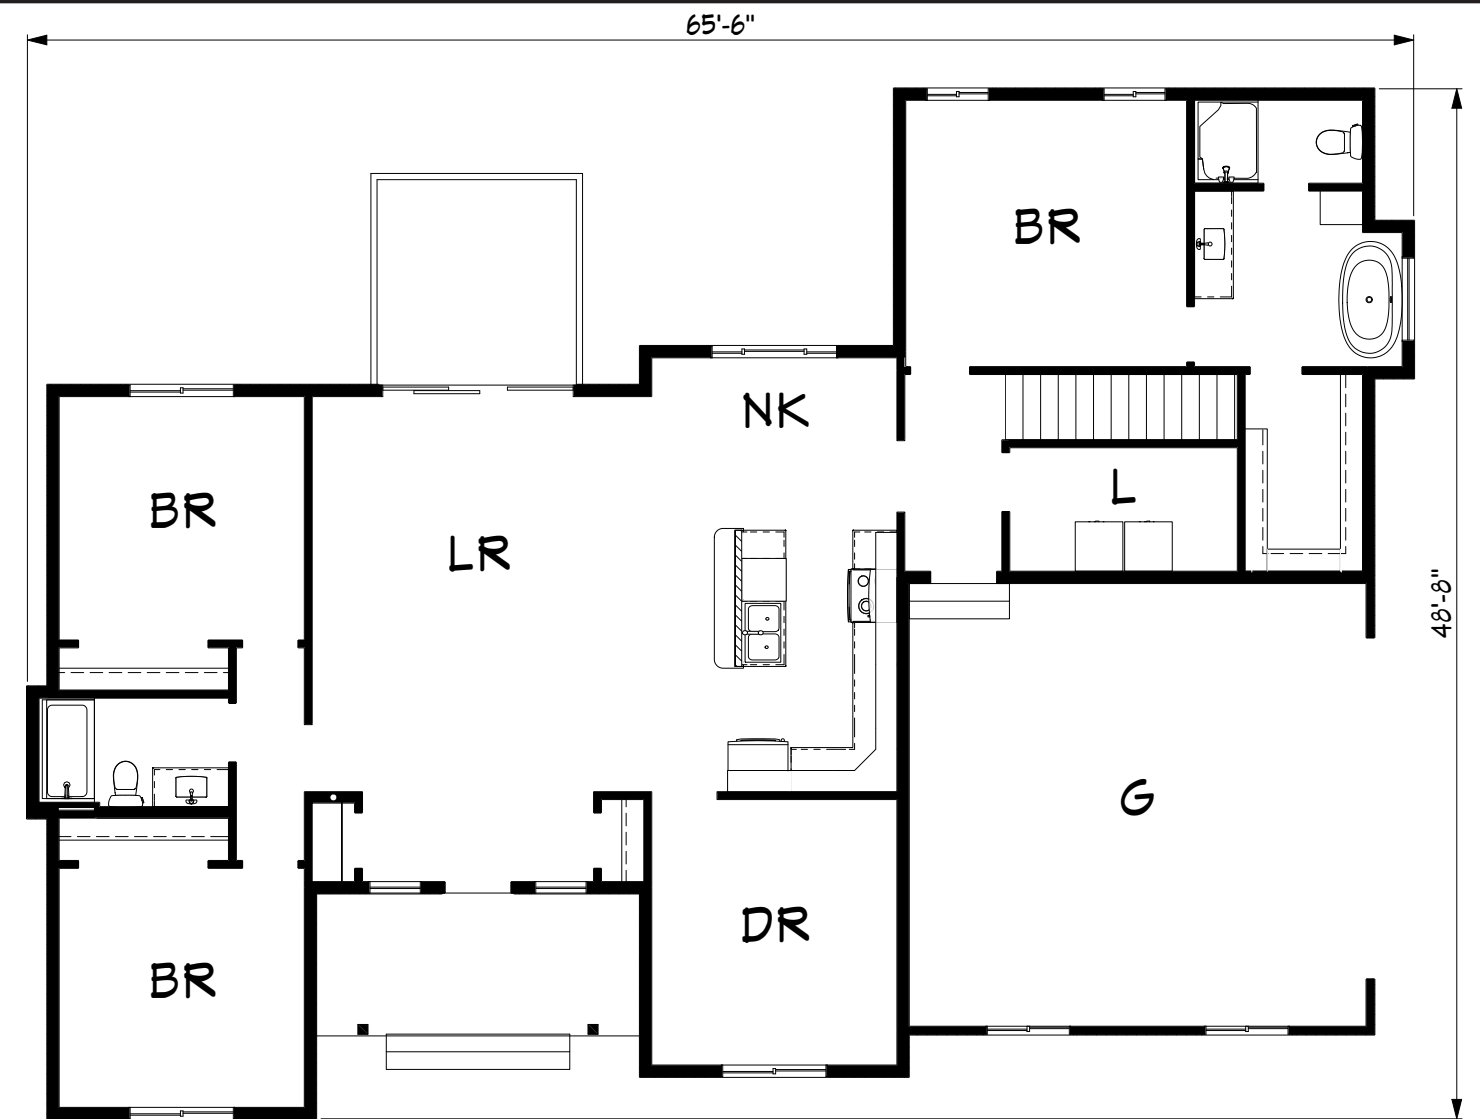

Abraham

1786 sq. ft.

1786 sq. ft.

Bath #1

Kitchen

1st Floorplan

The Abraham moves the garage back from the front of the home putting the focus on the front porch and the gables. The garage can be accessed either at the side or the front depending on your lot parameters. The extra deep front porch becomes a great place for gathering with friends and family!