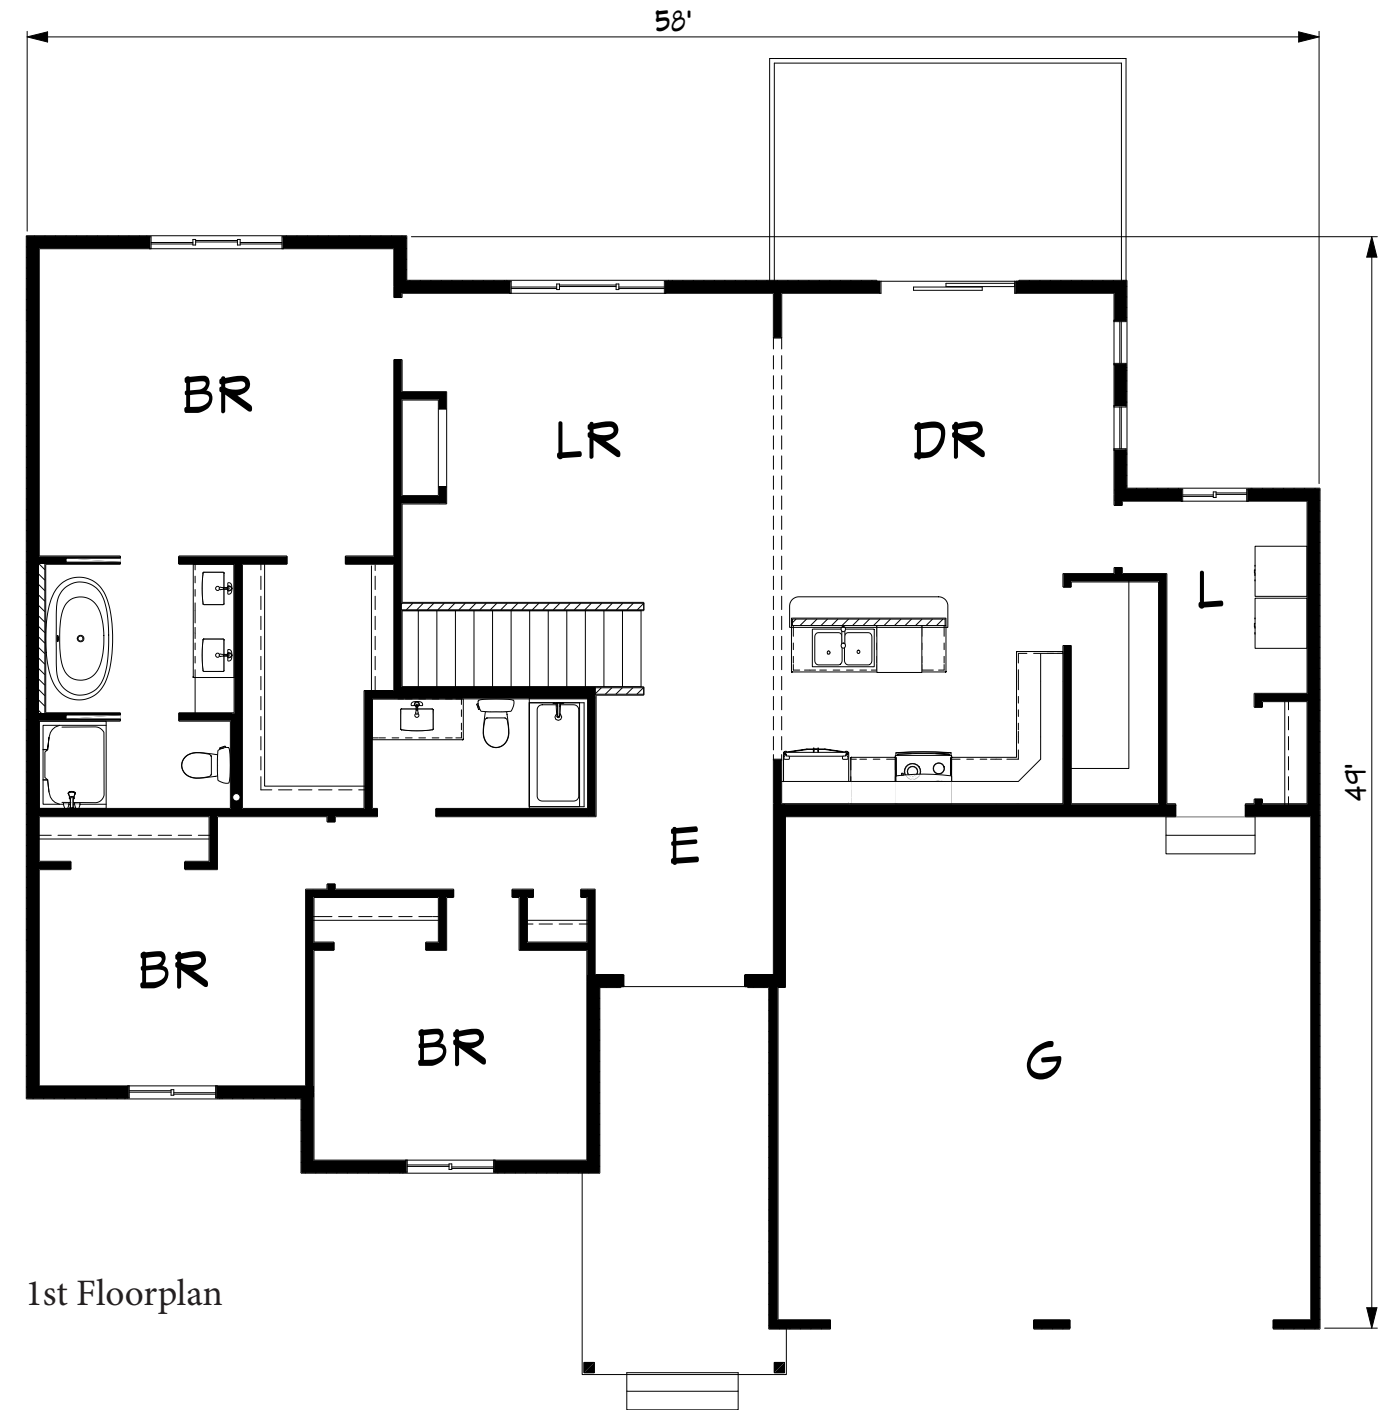

# Aurora

1802 sq. ft.

1802 sq. ft.

Dining & Kitchen

Living Room

1st Floorplan

This 3 bedroom, 2 bath home has 10' ceilings in the entry & living room giving the home a grand feel. It also features a corner pantry in the kitchen & double doors leading out to the back deck.