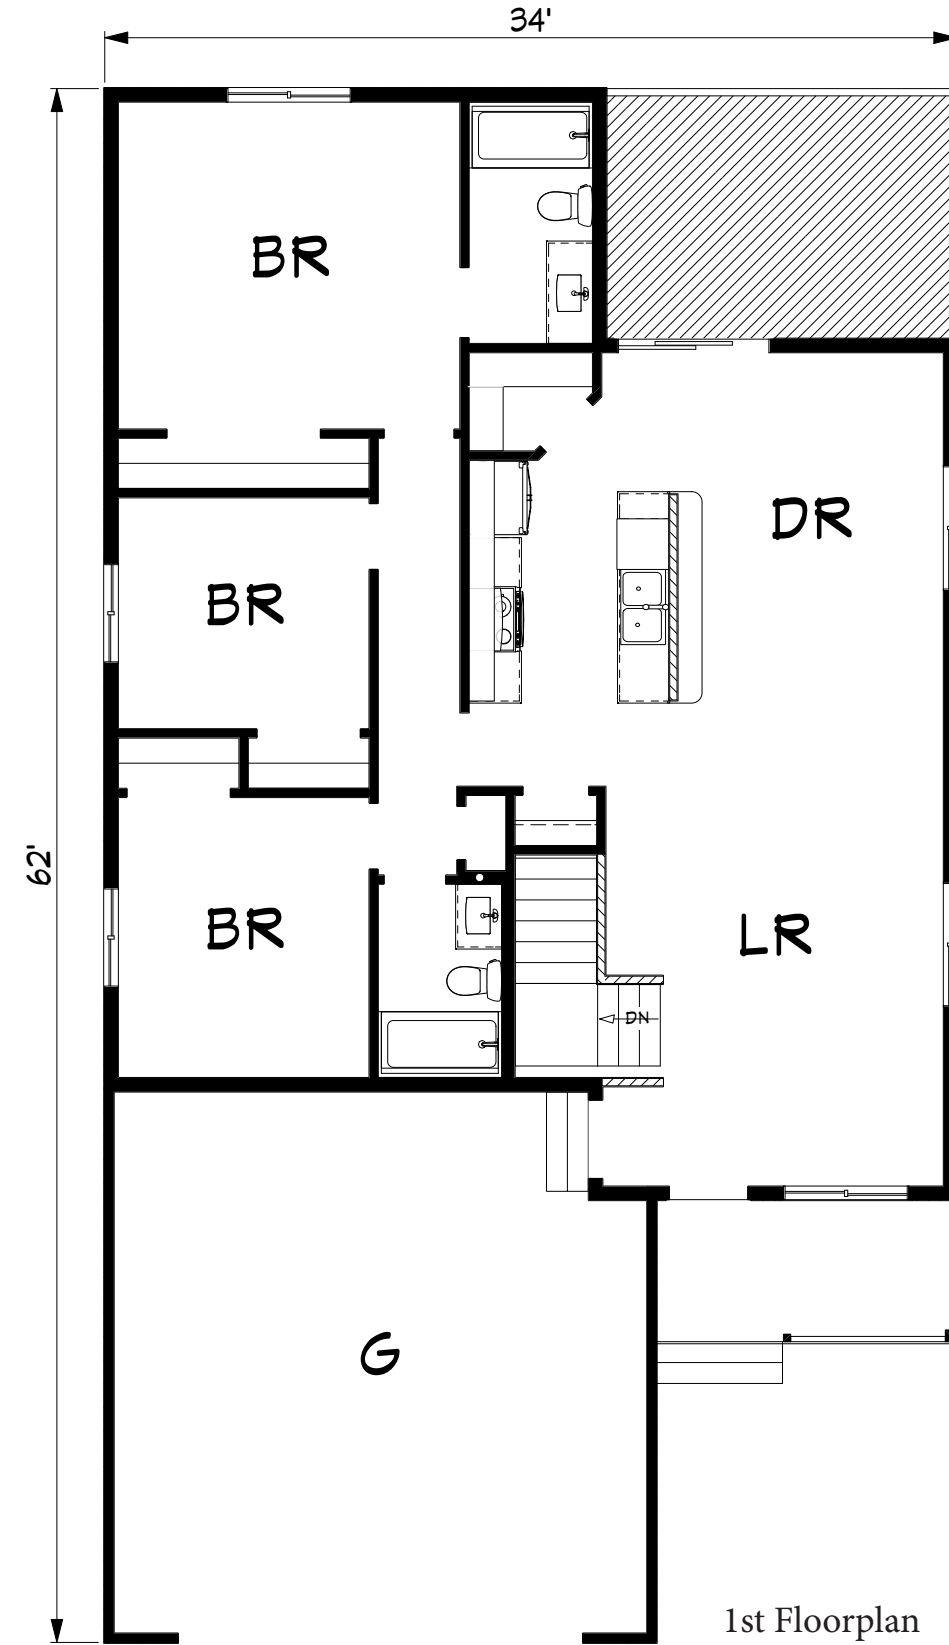

# Benjamin

1284 sq. ft.

1284 sq. ft.

Living Area

Kitchen

1st Floorplan

The Benjamin is ideal for a narrow lot, but has the square footage you need! The living, dining, & kitchen area are open for a spacious feel. There is a separate master suite and a covered front porch completes this 34' wide home.