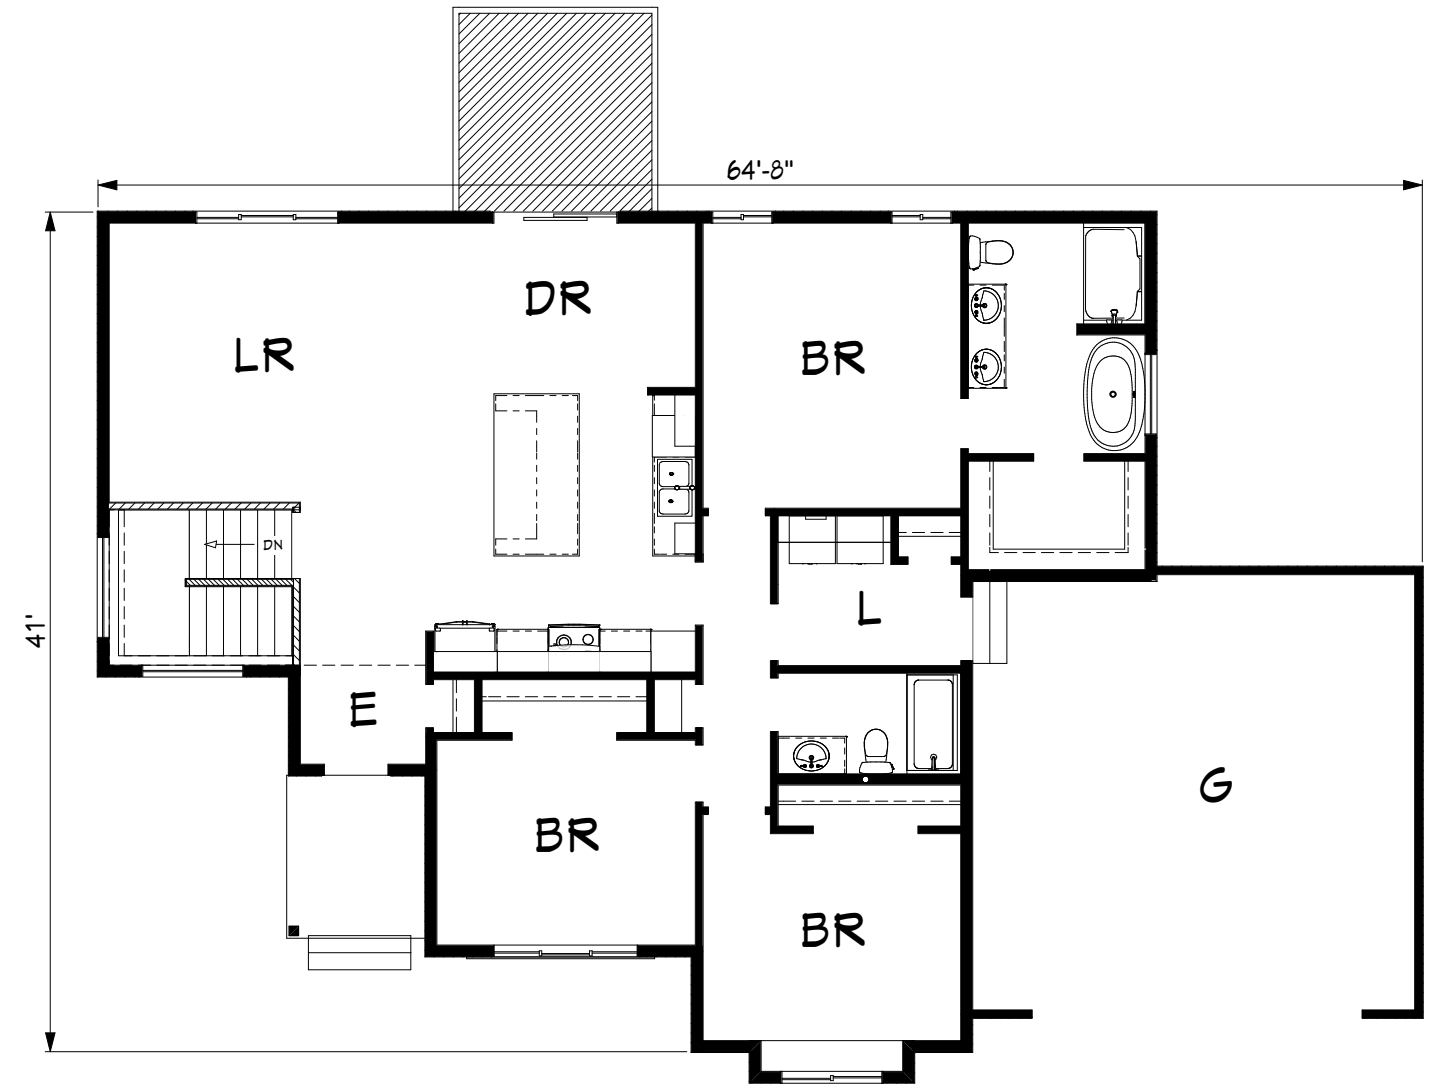

# Cambridge LT

1600 sq. ft.

1600 sq. ft.

Kitchen

Master Bathroom

1st Floor Plan

The Cambridge LT includes the beautiful features of the original Cambridge, like the facade, kitchen, living space, and 3 bedrooms. All while being efficient with square footage.