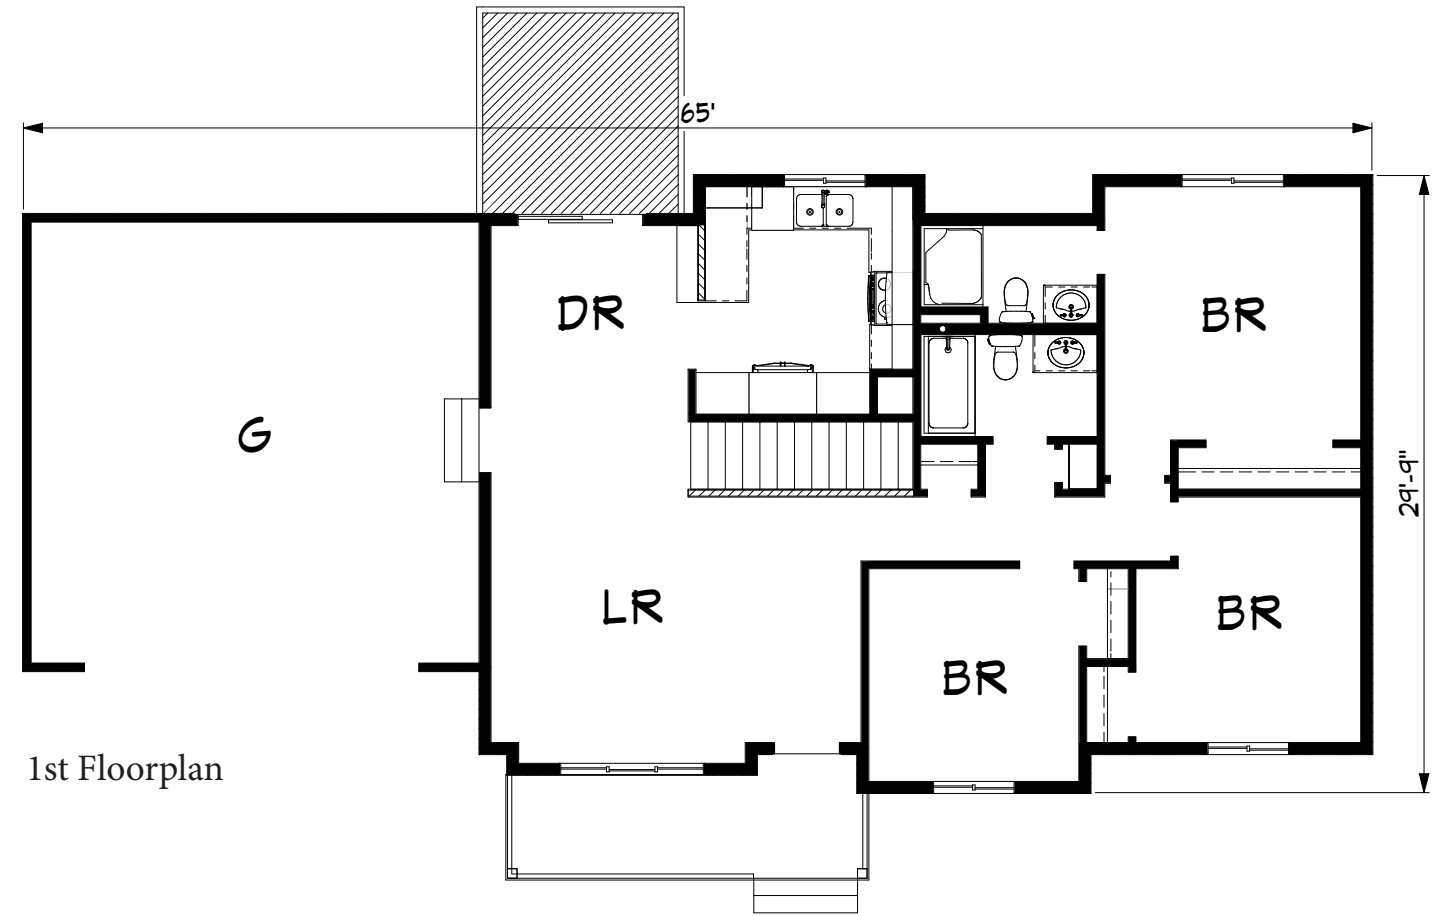

# Alexander

1197 sq. ft.

1197 sq. ft.

Kitchen

Kitchen & Dining

Living Room

1st Floorplan

The dining and living room are open to each other, while the living room is designed to easily add a vaulted ceiling if desired. The kitchen has a luxurious custom feel with a wall of built-in cabinets, while still having ample countertop space.