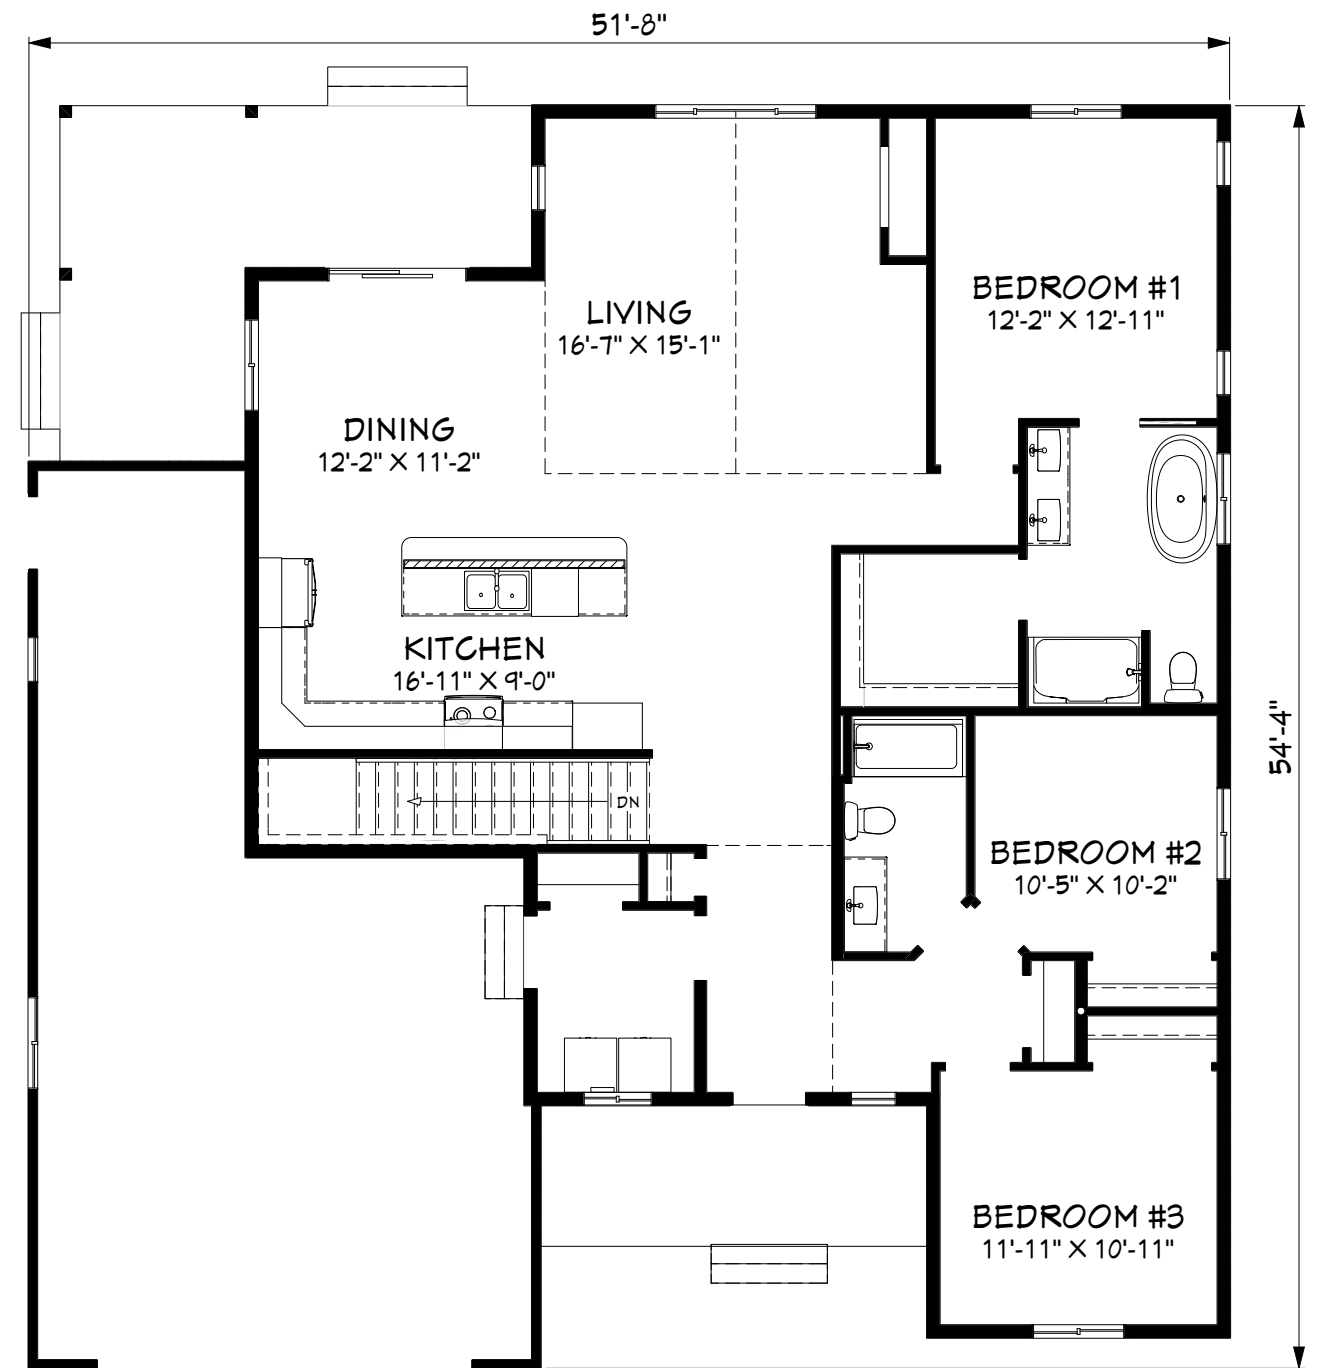

Cedar Ridge

1736 sq. ft.

1736 sq. ft.

Kitchen

Living

The Cedar Ridge is a modern farmhouse that has everything for a growing family. 3 Bedrooms, 2 baths, large kitchen open to the dining and spacious living. The entry is airy and bright with 15' ceilings that draw your eye to the vaulted living room.