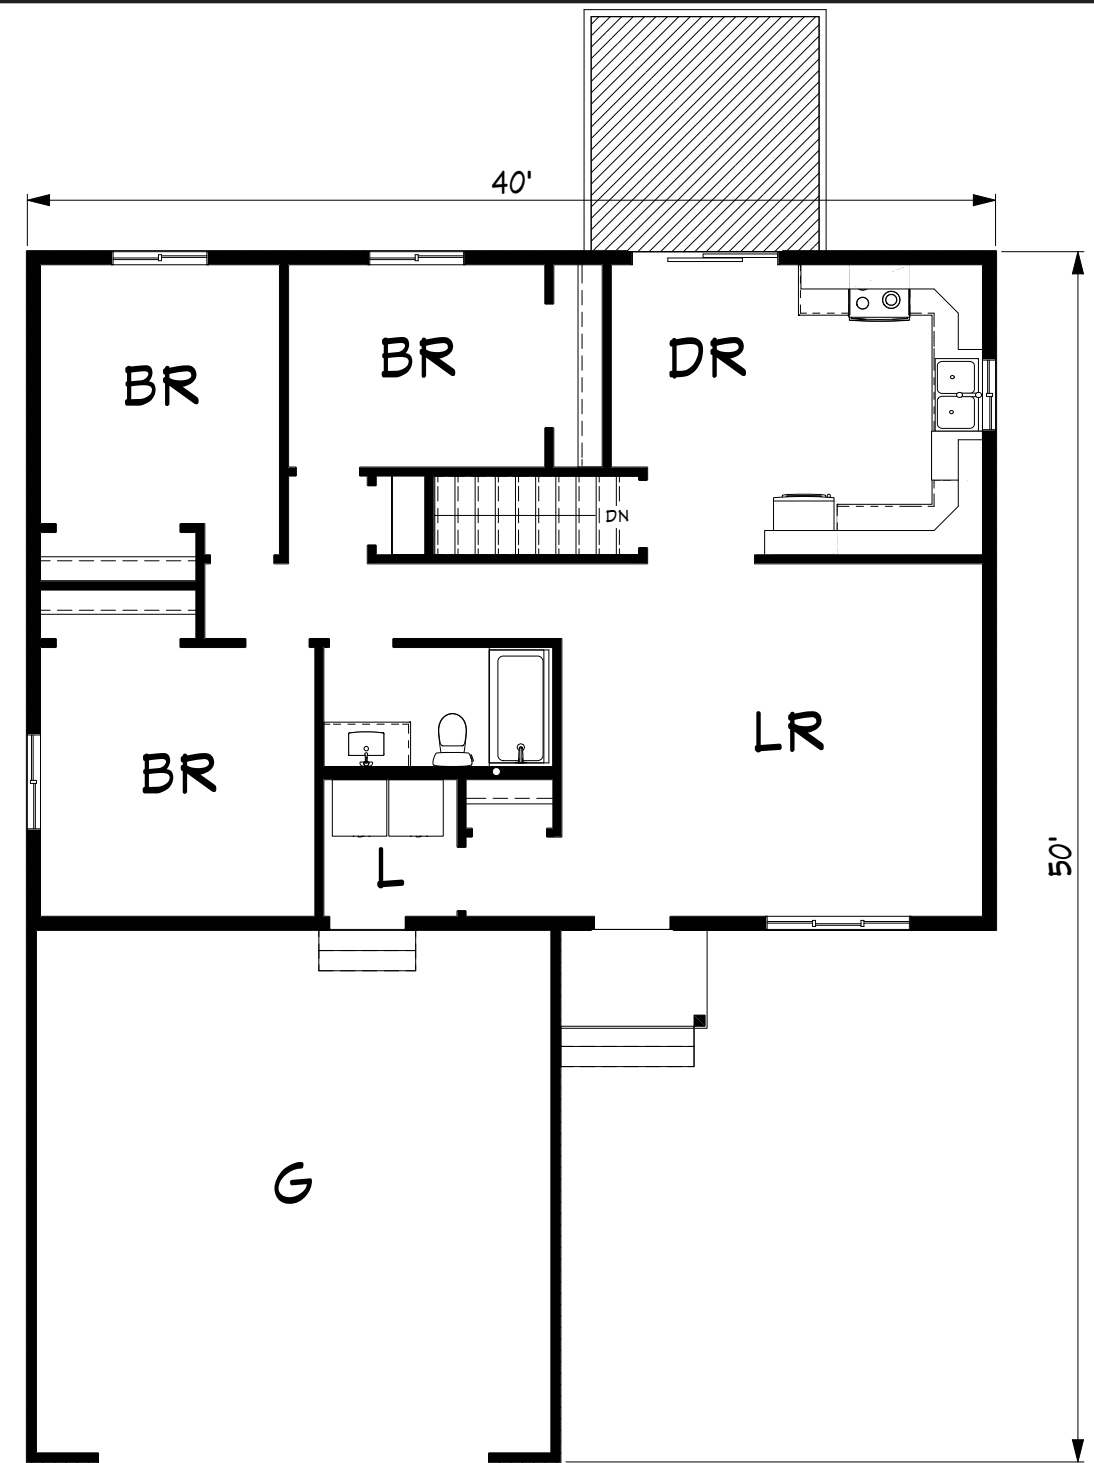

# Carson

1120 sq. ft.

1120 sq. ft.

Kitchen

Main Bath

1st Floorplan

The Carson has a laundry room on the main floor while still low on square footage. Giving more of what you want on the main level, while still keeping it inexpensive.