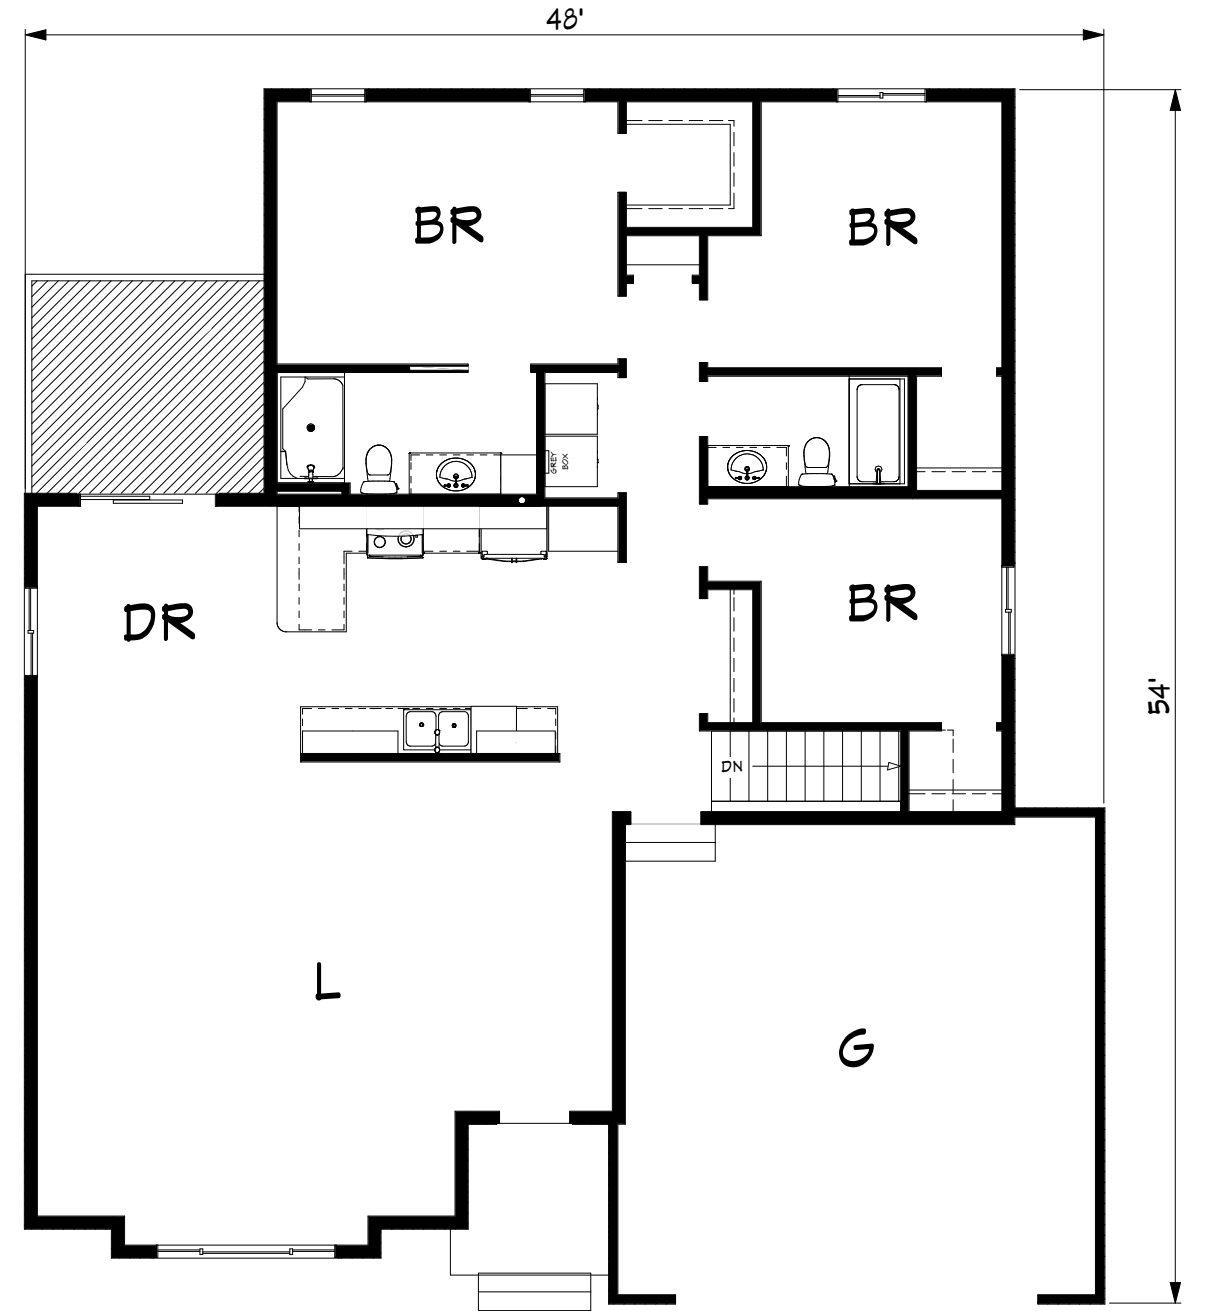

# Davis

1708 sq. ft.

1708 sq. ft.

Kitchen

Living & Entry

1st Floorplan

The Davis design has curb appeal & style that is truly inviting to come home to. Through the front door your greeted by plenty of space & charm designed with function & feasibility in mind. With vaulted kitchen, dining, & living areas making the space feel airy & grand.