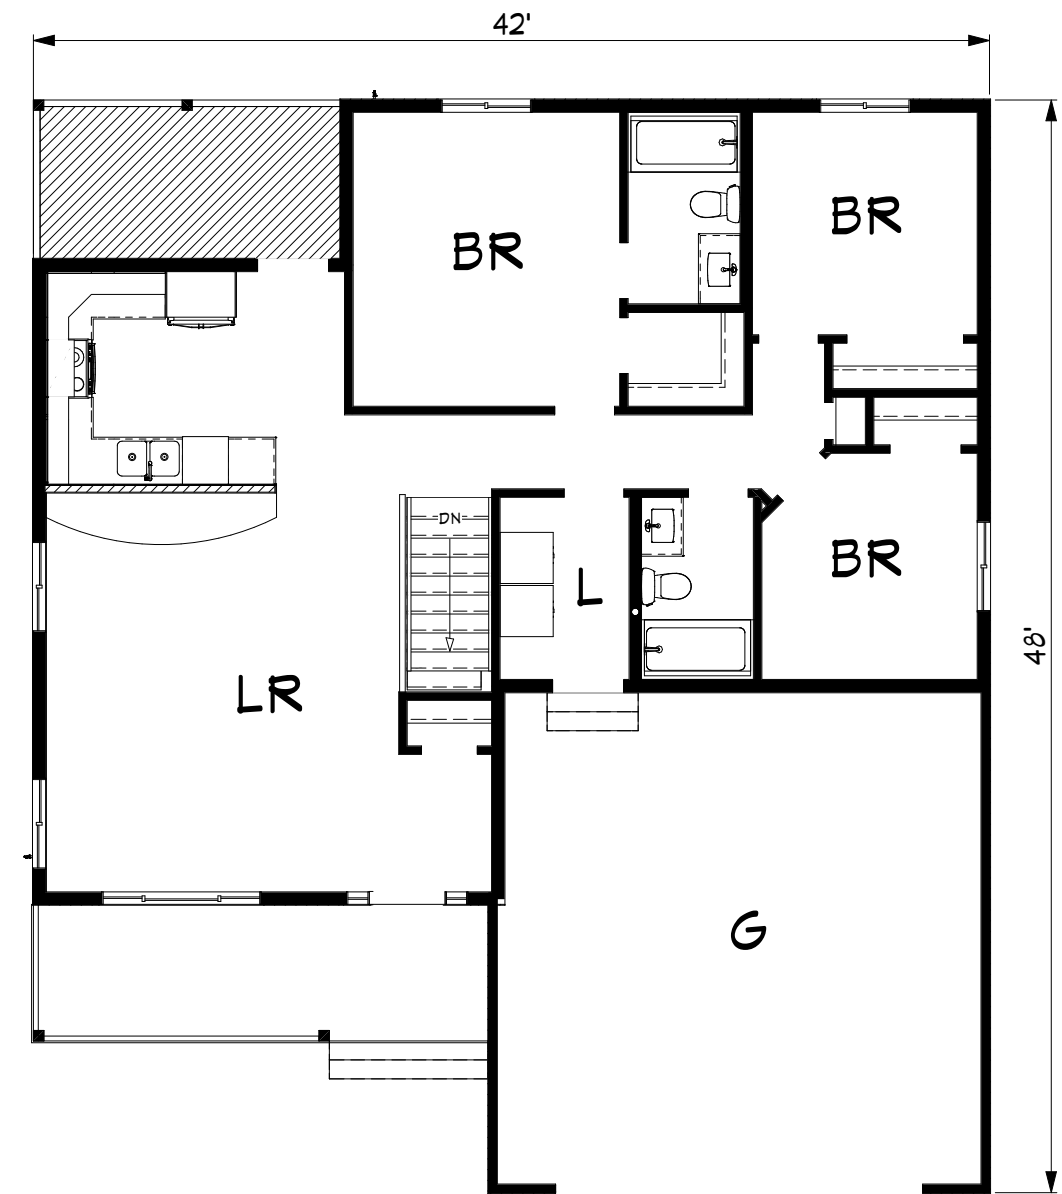

Grant

1190 sq. ft.

1190 sq. ft.

Kitchen

Bedroom

1st Floorplan

The Grant is a three bedroom home with a master bath, walk in closet, and a laundry room on the main level while still keeping it under 1200 square feet.