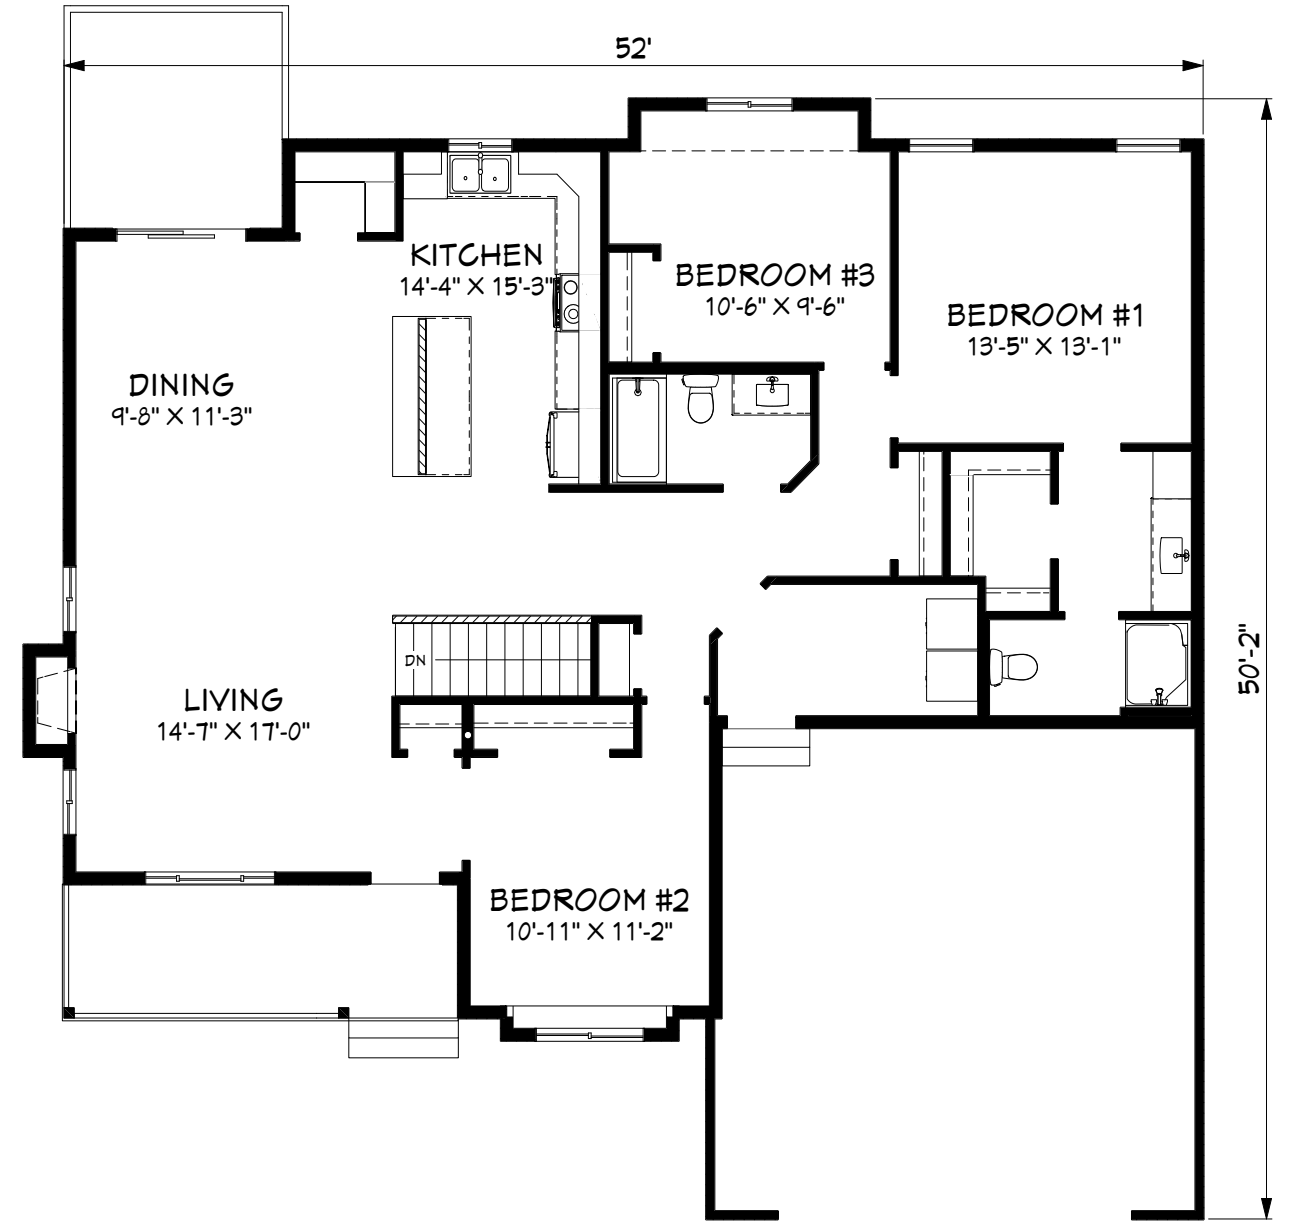

Joplin

1632 sq. ft.

1632 sq. ft.

Bedroom/Office

Kitchen, Dining, & Living

1st Floorplan

The Joplin home lives to the front yard and the back yard. The living room is to the front of the home, allowing views through the home to the back yard through the dining room and kitchen. A large L-shaped kitchen has a pantry and large island. There is plenty of storage throughout the home. This home has become one of our favorites!