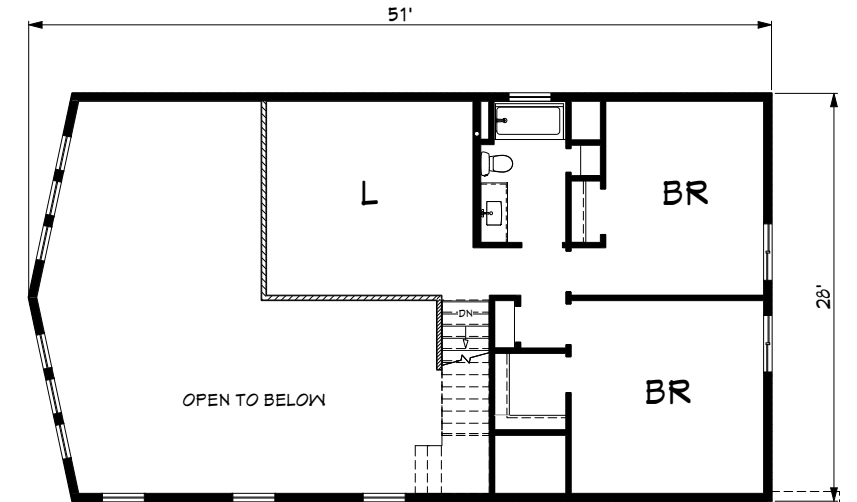

# Lakewood

2075 sq. ft.

2075 sq. ft.

Kitchen

Laundry Room

1st Floor Plan

2nd Floor Plan

The Lakewood is the perfect home for a site with a view. Two story windows with multiple sets of patio doors open to the outdoor space. See the beautiful views from the kitchen, living space, or second story loft.