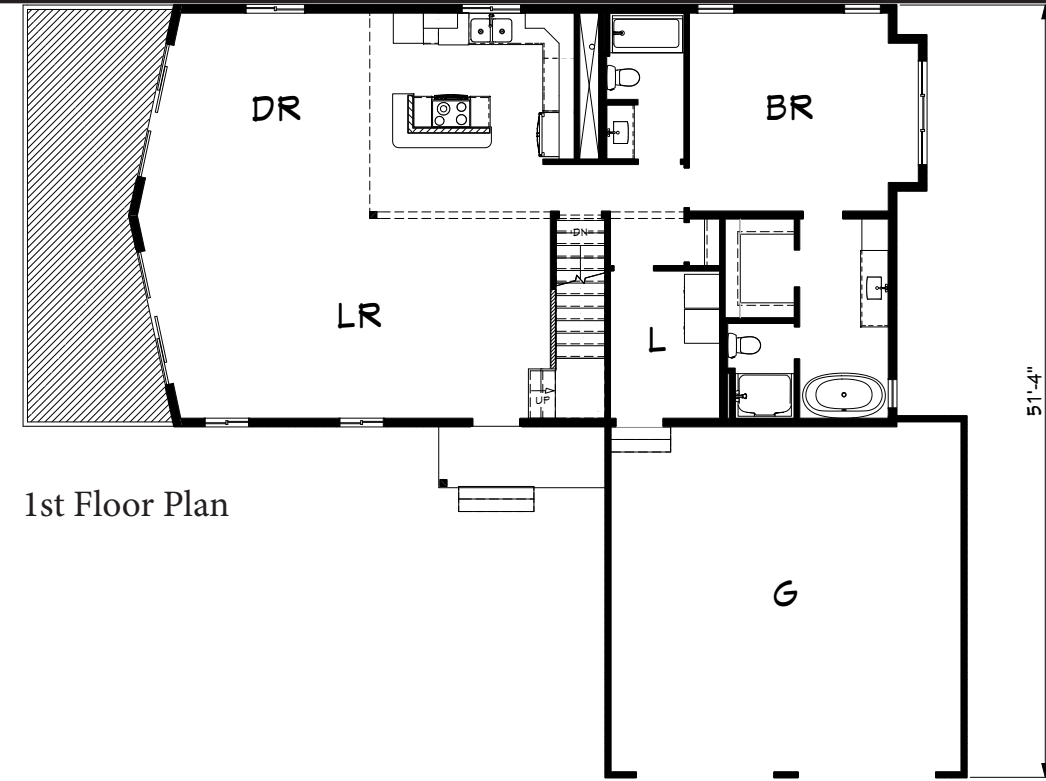

# Lakewood

2075 sq. ft.

2075 sq. ft.

Kitchen

Laundry Room

1st Floor Plan

2nd Floor Plan

The Lakewood is the perfect home for a site with a view. Two story windows with multiple sets of patio doors open to the outdoor space. See the beautiful views from the kitchen, living space, or second story loft.