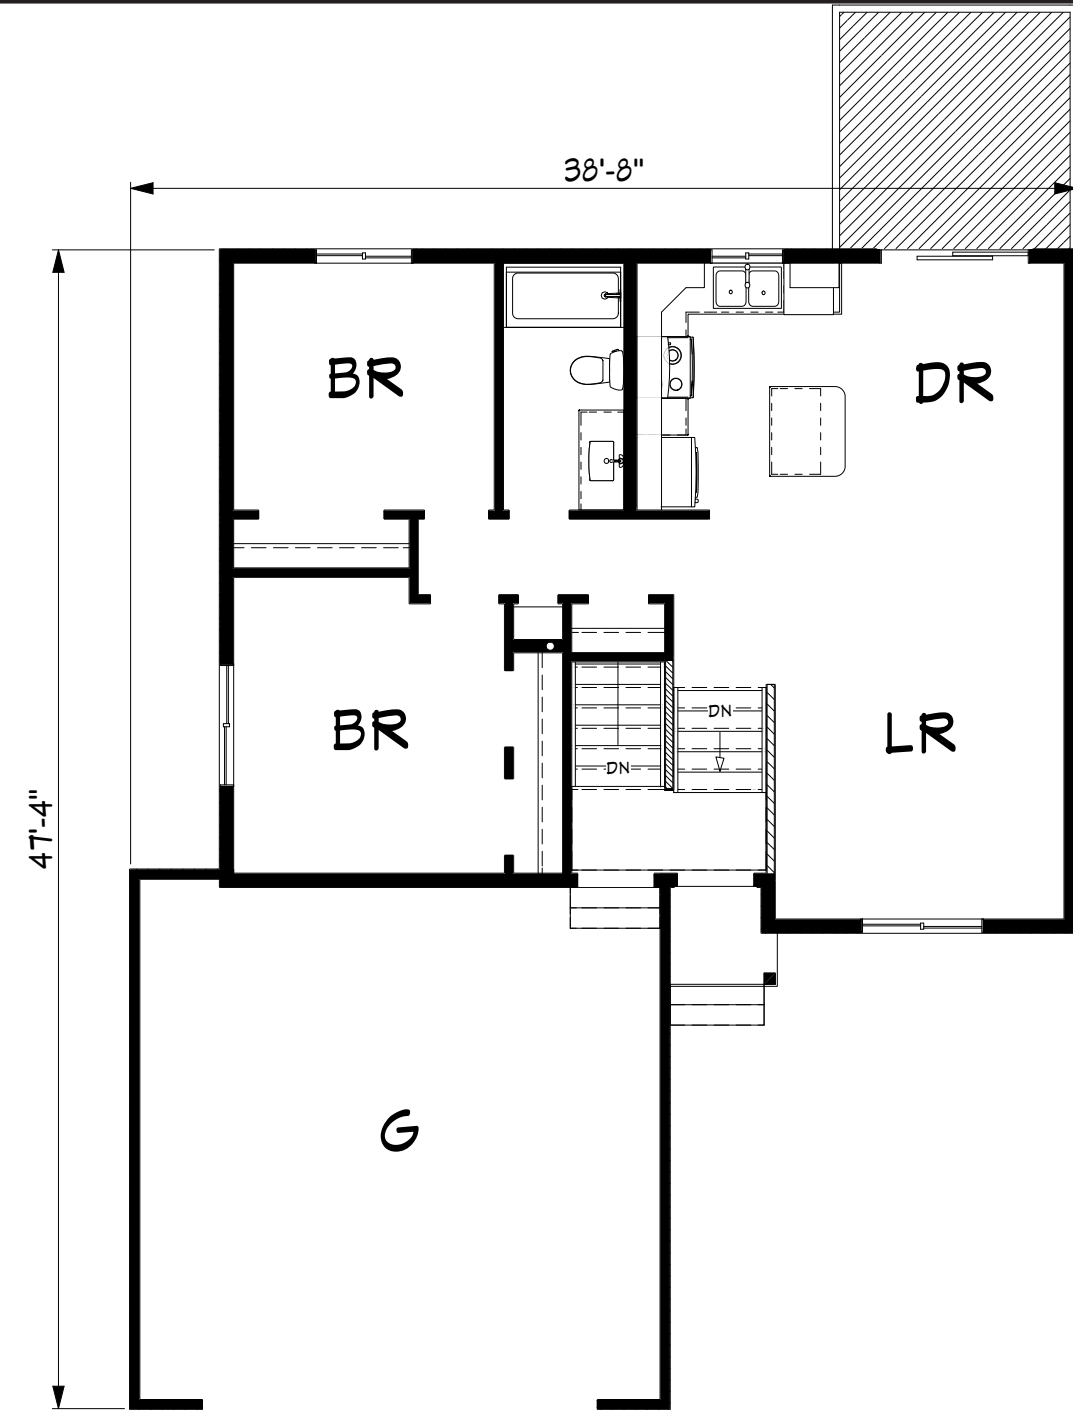

Lewis

934 sq. ft.

934 sq. ft.

Living Room & Entry

Kitchen & Dining

1st Floor Plan

The Lewis is the smallest Heartland Series home. Perfect for a tight budget, but still contains an open living space with plenty of room!