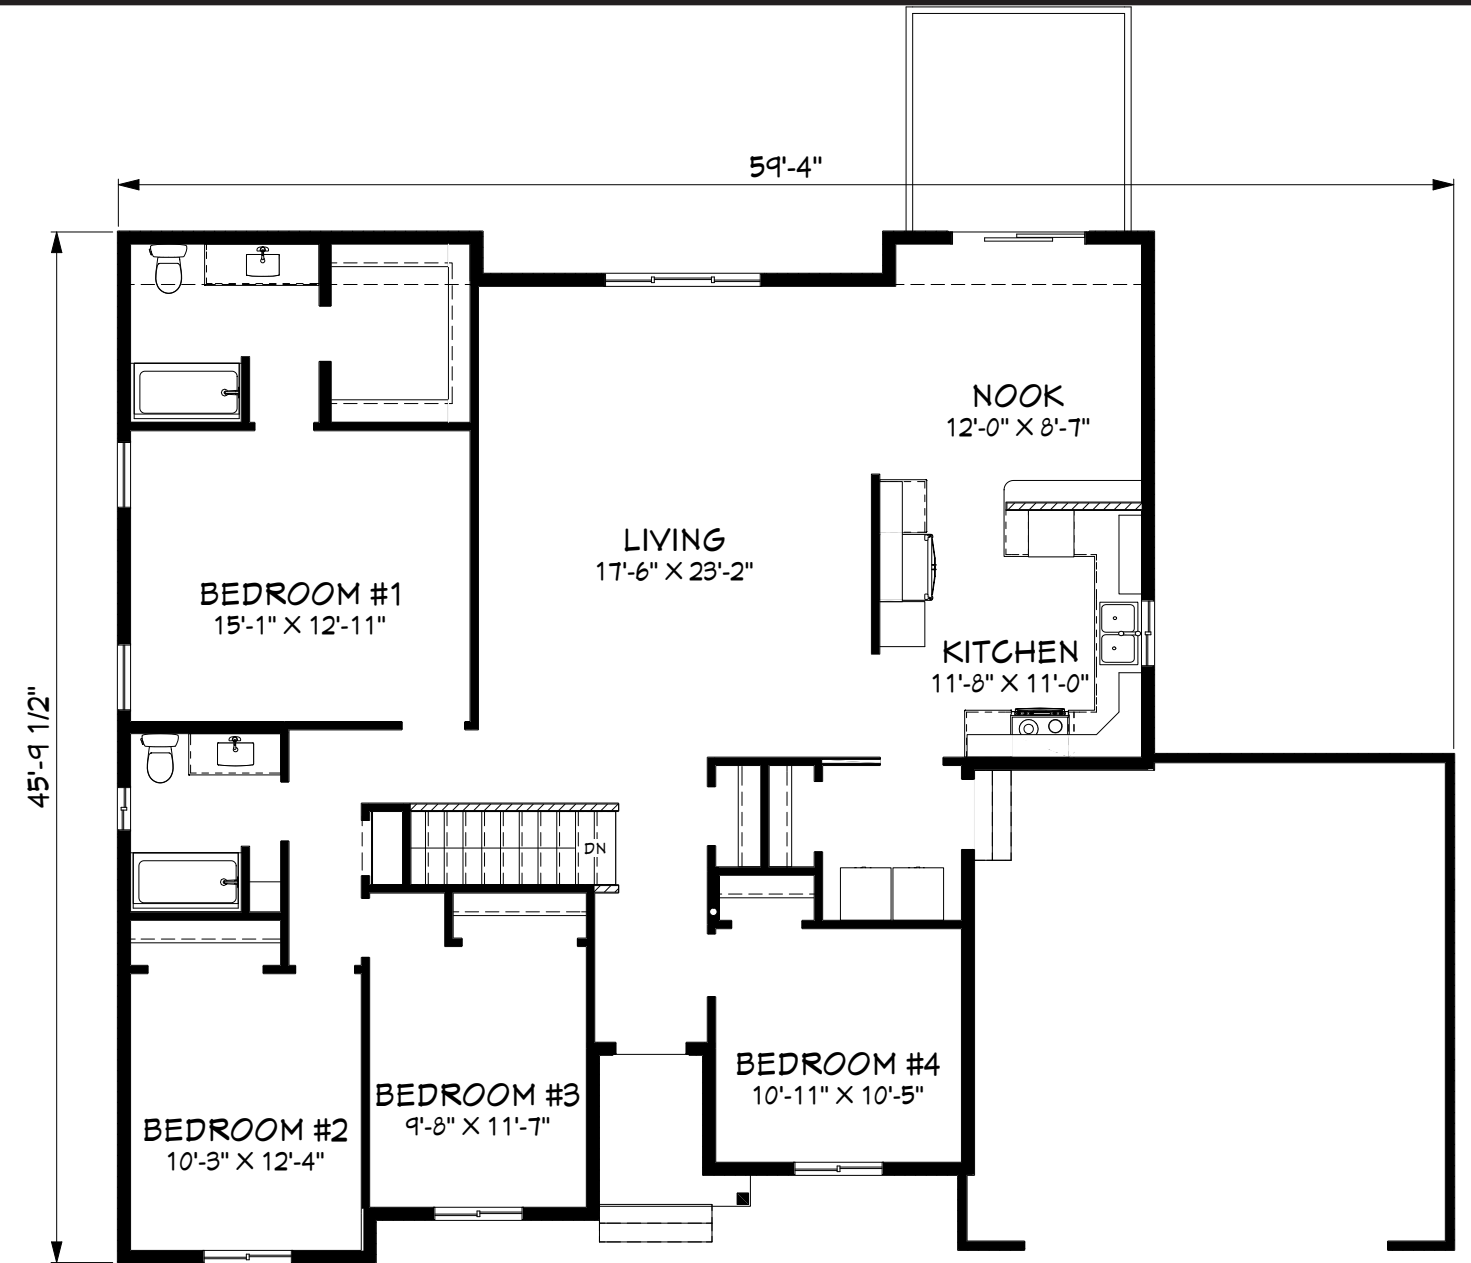

Manchester

1790 sq. ft.

1790 sq. ft.

Kitchen

Main Bedroom

1st Floorplan

The Manchester has three bedrooms, a den, two baths, and a main floor laundry, this is one of our more popular homes. The kitchen has many options, depending on your preferences, to open up the area or keep it somewhat secluded. The master bedroom is well sized with separate bath and walk-in closet. With the Manchester's many options and timeless appeal, it will always be a favorite.