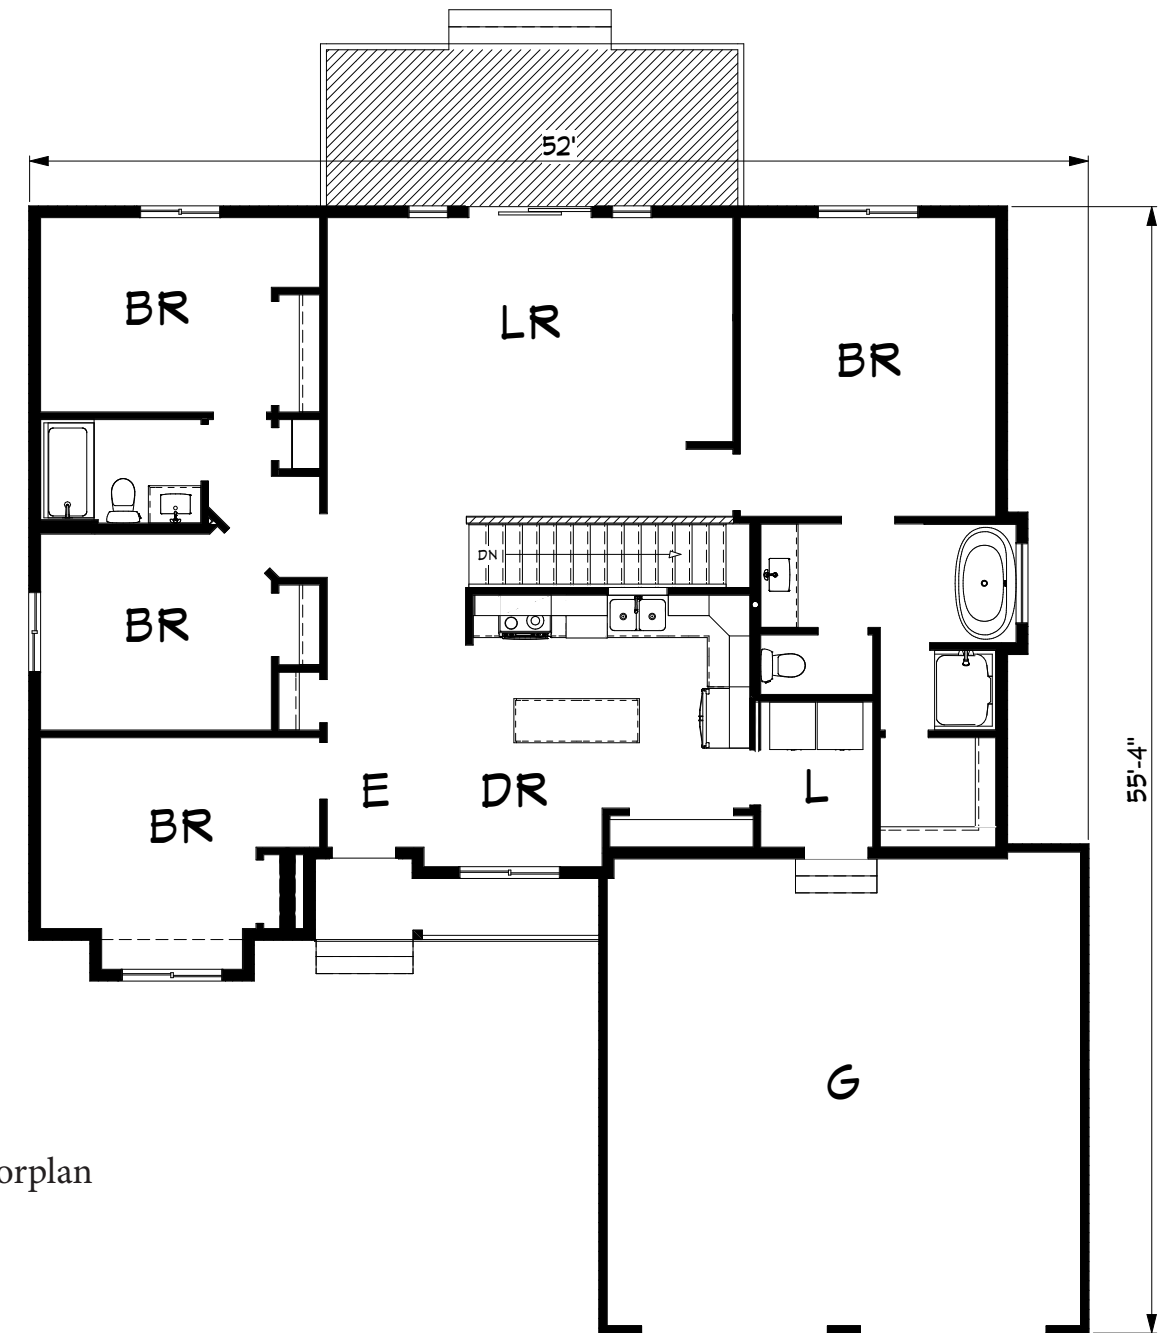

Phoenix Plus

1617 sq. ft.

1617 sq. ft.

Kitchen

Living Room

800-331-9550 • www.hhoa.net

1st Floorplan

Has more square footage than the Phoenix creating another bedroom while still keeping low square footage.

Plans and elevations are artist's conceptions and may vary from standard plans. Homestead Homes of America, Inc. reserves the right to modify plans and designs without notice. RV 3/23