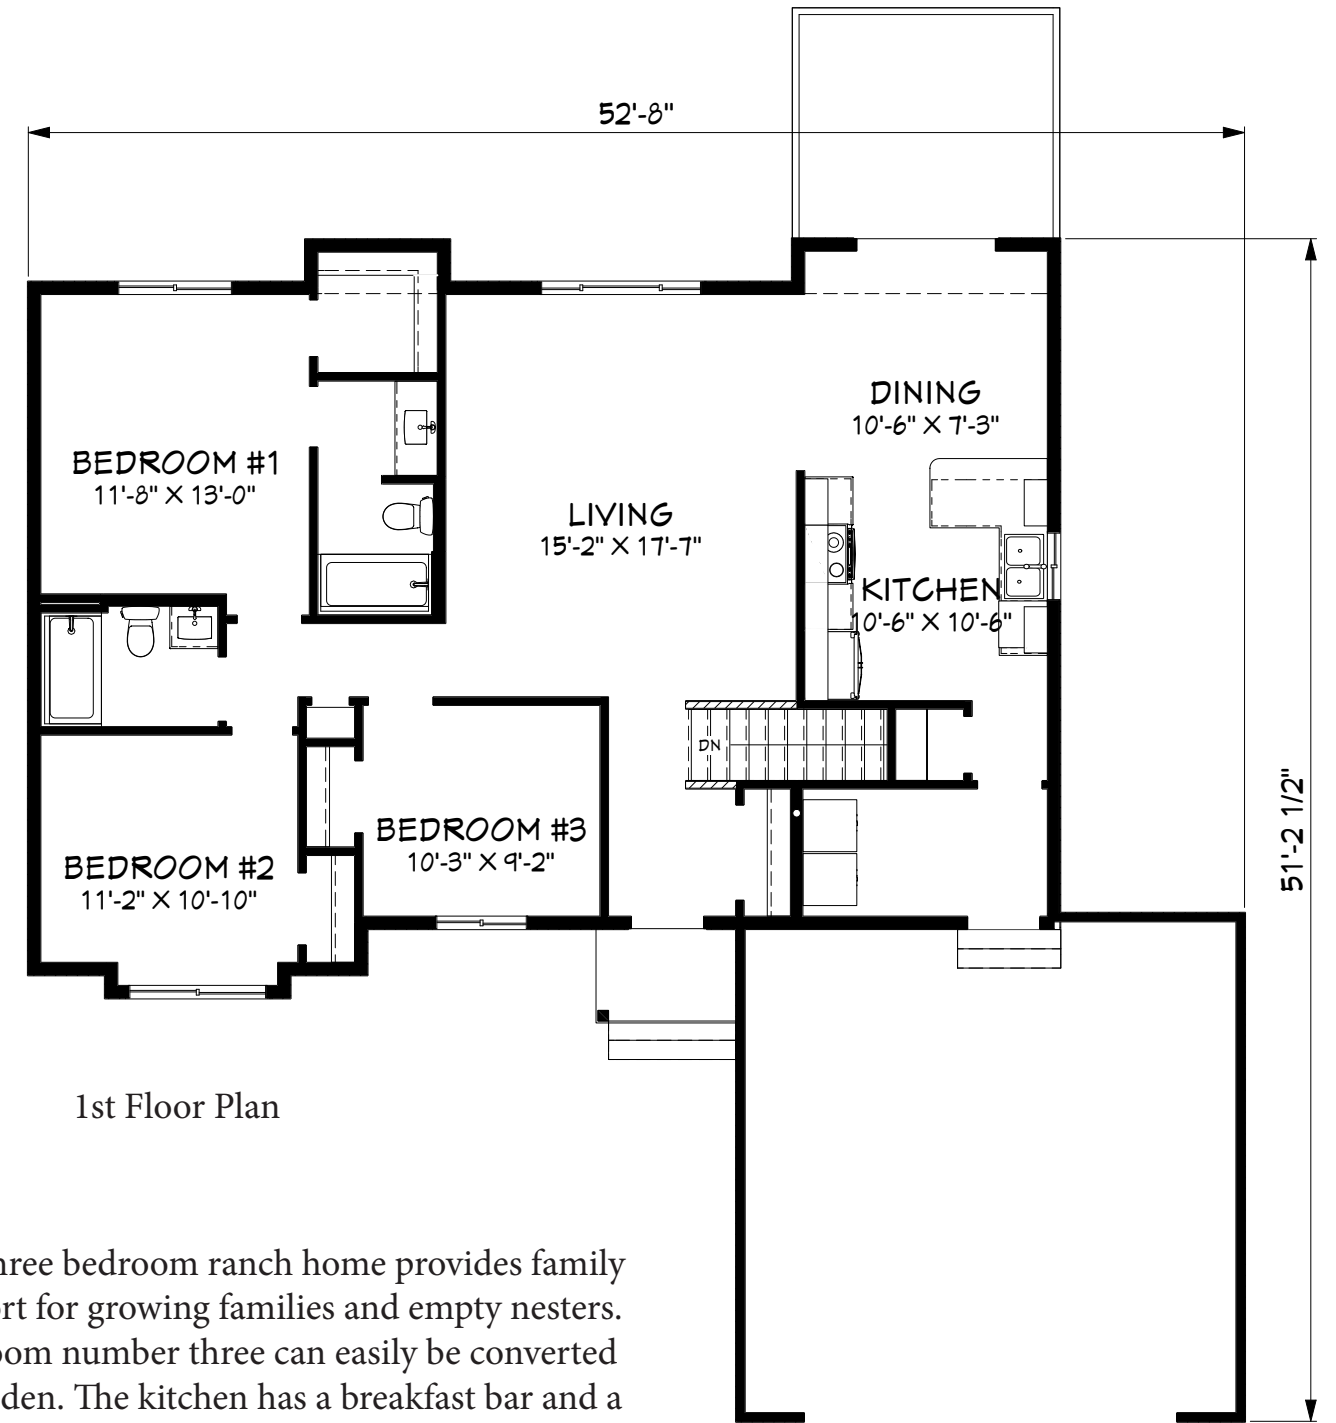

# Princeton

1321 sq. ft.

1321 sq. ft.

Kitchen

Laundry

1st Floor Plan

This three bedroom ranch home provides family comfort for growing families and empty nesters. Bedroom number three can easily be converted into a den. The kitchen has a breakfast bar and a pantry closet. The patio door and large window to the back of the home provide natural lighting to the spacious living and dining room areas. The front of the home is accented by a covered front stoop.