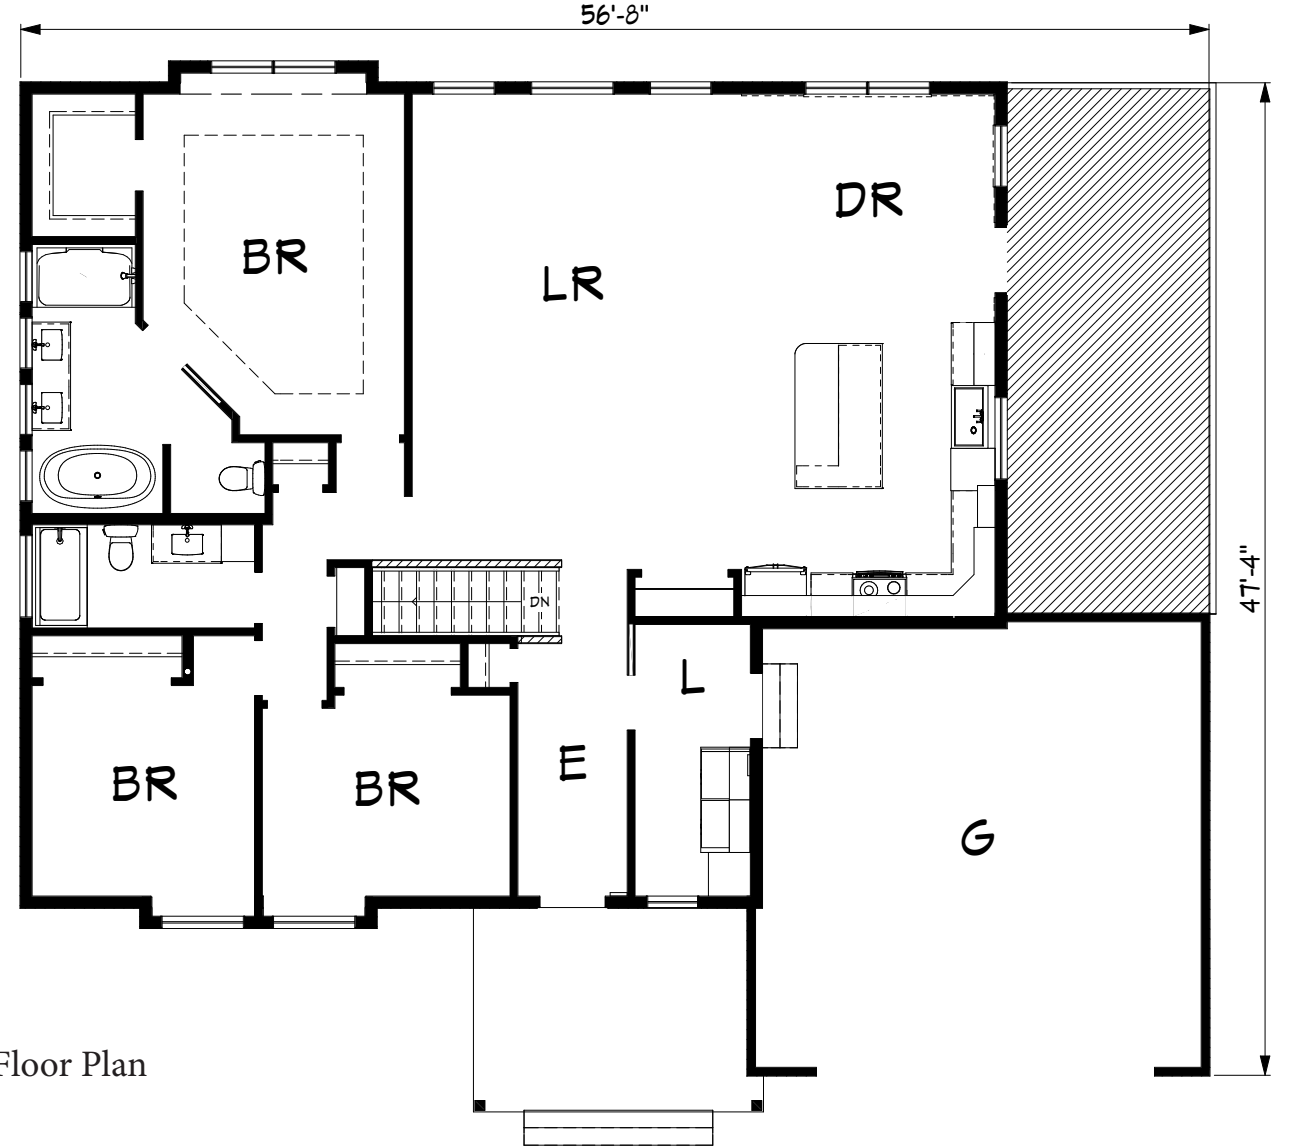

Reed

1693 sq. ft.

1693 sq. ft.

Kitchen

Bath #1

1st Floor Plan

The Reed offers an open floor plan with a deck right off of the kitchen's rear exterior door, which makes for easier access. The large master bath offers lots of natural light and the shower can easily be converted to a walk-in.